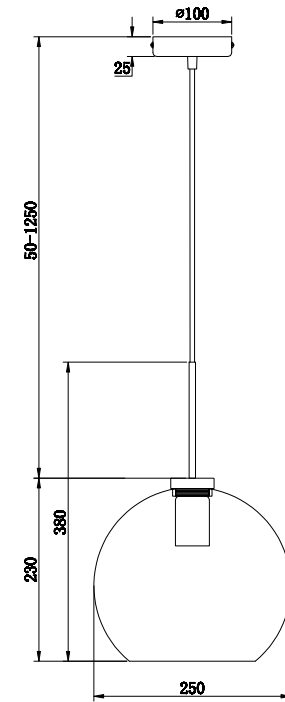

# Instruction

FR8006PL-01BS

1 x E27 (60W)

Model: FR8006PL-01BS  
Collection: Modern Market

Pendant Lamps