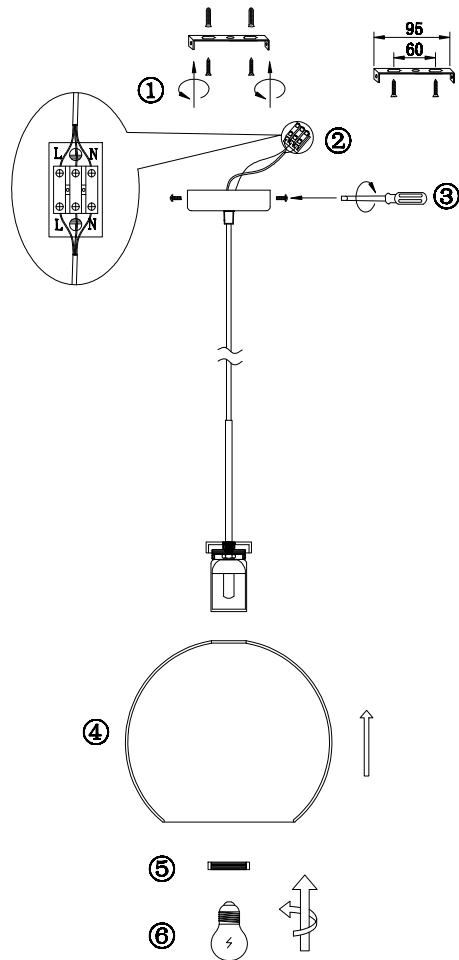

# Instruction

FR8006PL-01BS

1 x E27 (60W)

Model: FR8006PL-01BS  
Collection: Modern Market

Pendant Lamps