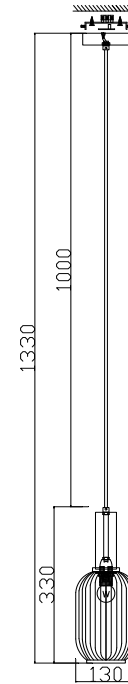

FREYA
TRADITION OF QUALITY

Instruction

FR8013PL-01AM

1 x E27 (40W)

Model: FR8013PL-01AM
Collection: Modern Market

Pendant Lamps