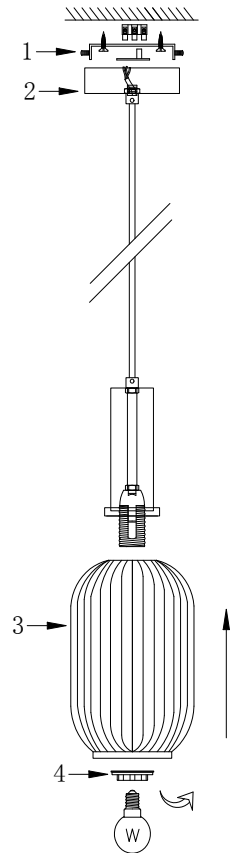

FREYA
TRADITION OF QUALITY

Instruction

FR8013PL-01AM

1 x E27 (40W)

Model: FR8013PL-01AM
Collection: Modern Market

Pendant Lamps