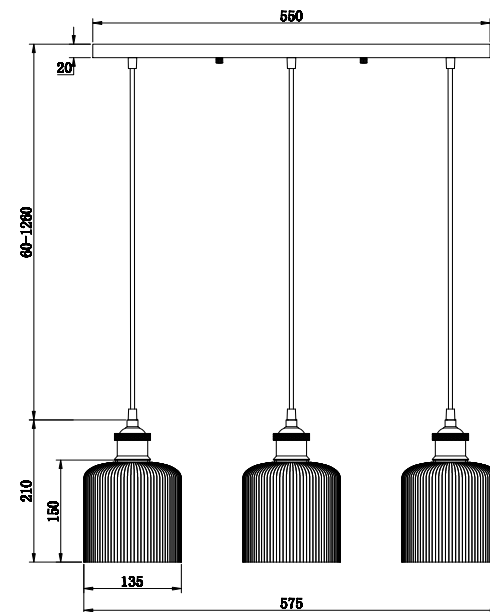

Instruction

FR9001PL-03GB

3 x E27 (60W)

Model: FR9001PL-03GB
Collection: Loft Market

Pendant Lamps