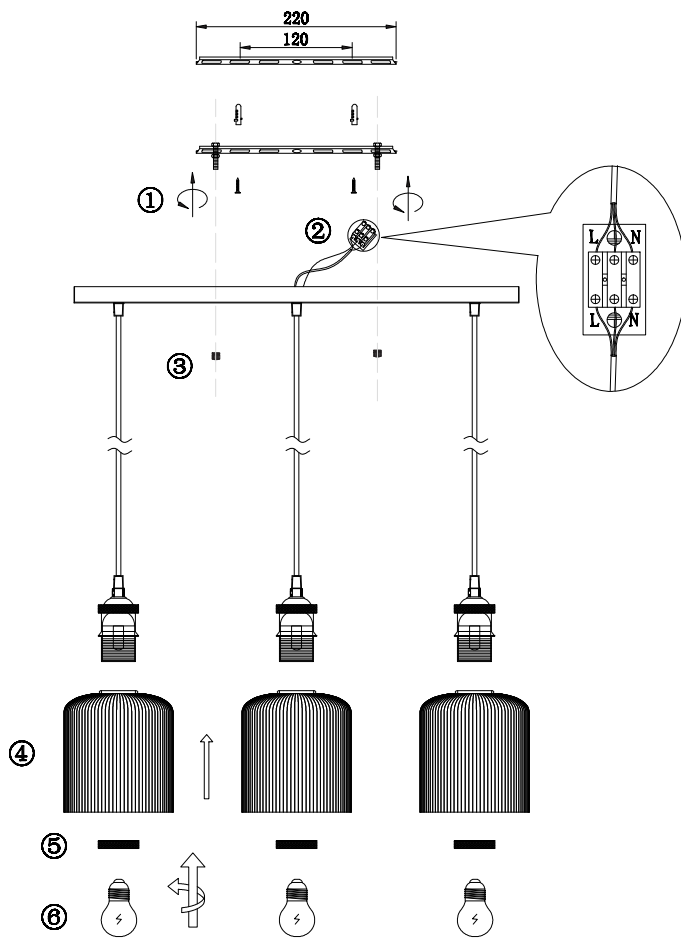

Instruction

FR9001PL-03GB

3 x E27 (60W)

Model: FR9001PL-03GB
Collection: Loft Market

Pendant Lamps