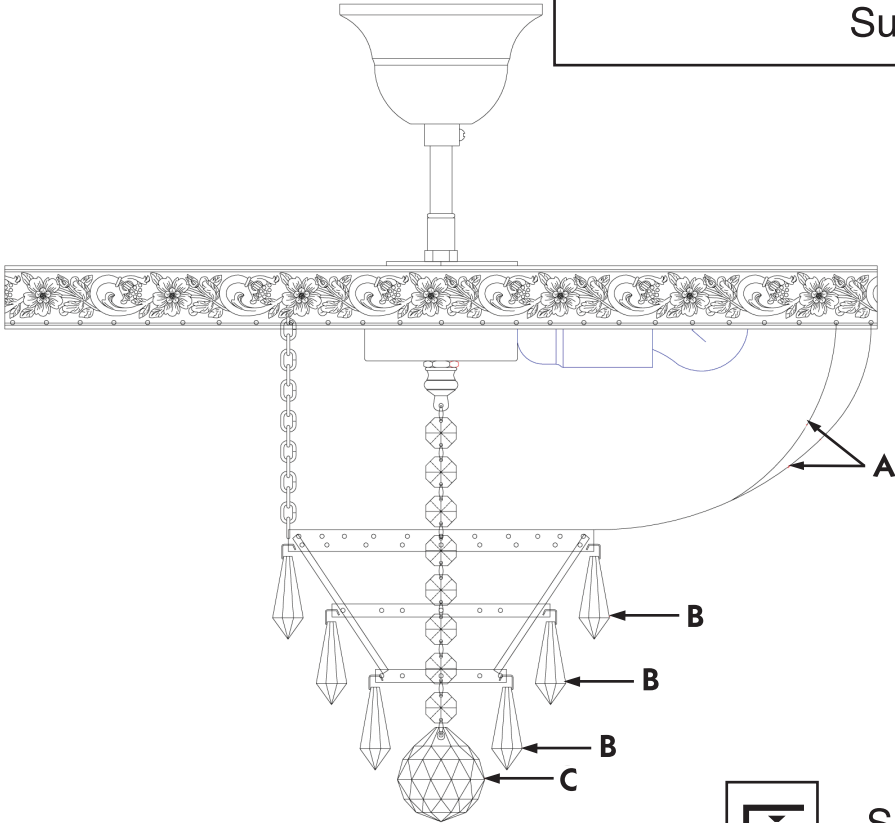

# Instruction

Collection: Diamant crystal  
Series: Palace  
Model: A890-PT40-N  
Suspended

**MAYTONI**  
DECORATIVE LIGHTING

[www.maytoni.de](http://www.maytoni.de)