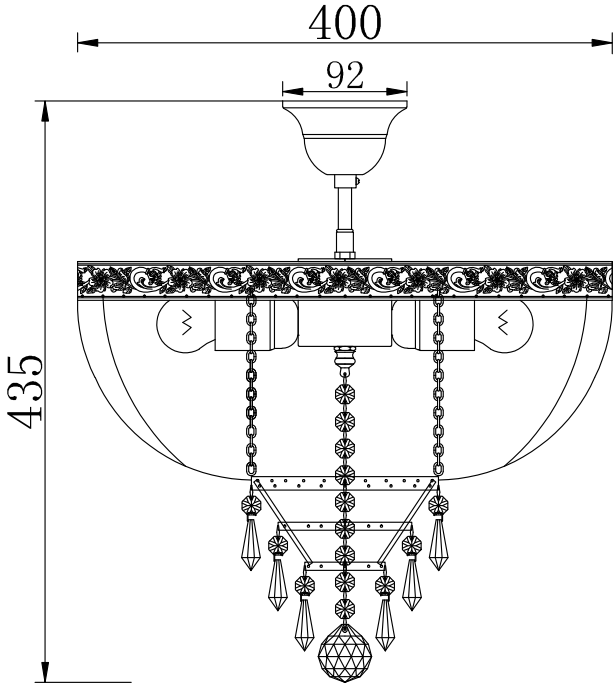

# Instruction

Collection: Diamant crystal  
Series: Palace  
Model: A890-PT40-N  
Suspended

**MAYTONI**  
DECORATIVE LIGHTING

[www.maytoni.de](http://www.maytoni.de)