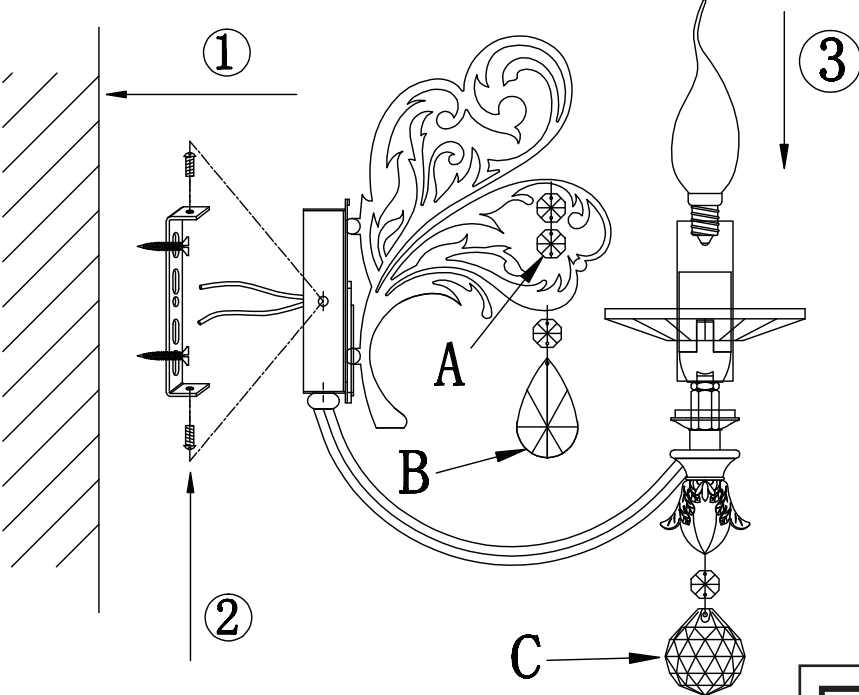

Instruction

Collection: Elegant
Series: Salute
Model: ARM005-01-G
Wall-mounted

A=1
B=1
C=1

 – Wall-mounted

1 x E14 (60w)

MAYTONI
DECORATIVE LIGHTING
www.maytoni.de