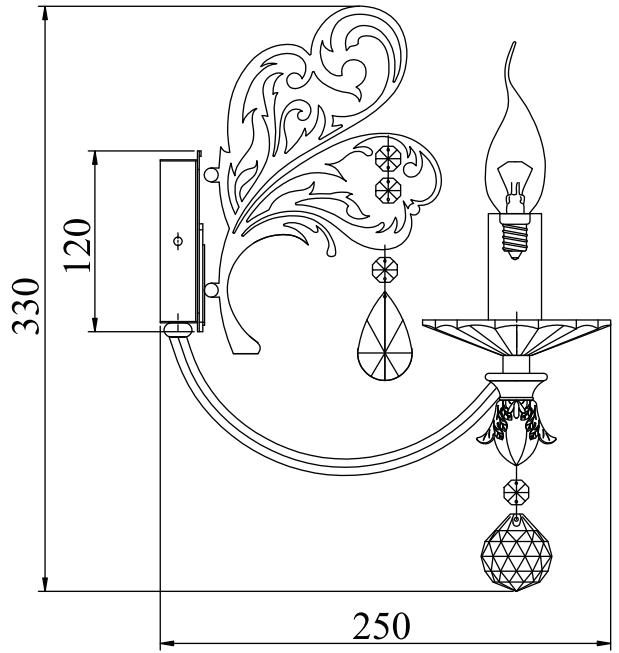

Instruction

Collection: Elegant
Series: Salute
Model: ARM005-01-G
Wall-mounted

A=1
B=1
C=1

 – Wall-mounted

1 x E14 (60w)

MAYTONI
DECORATIVE LIGHTING
www.maytoni.de