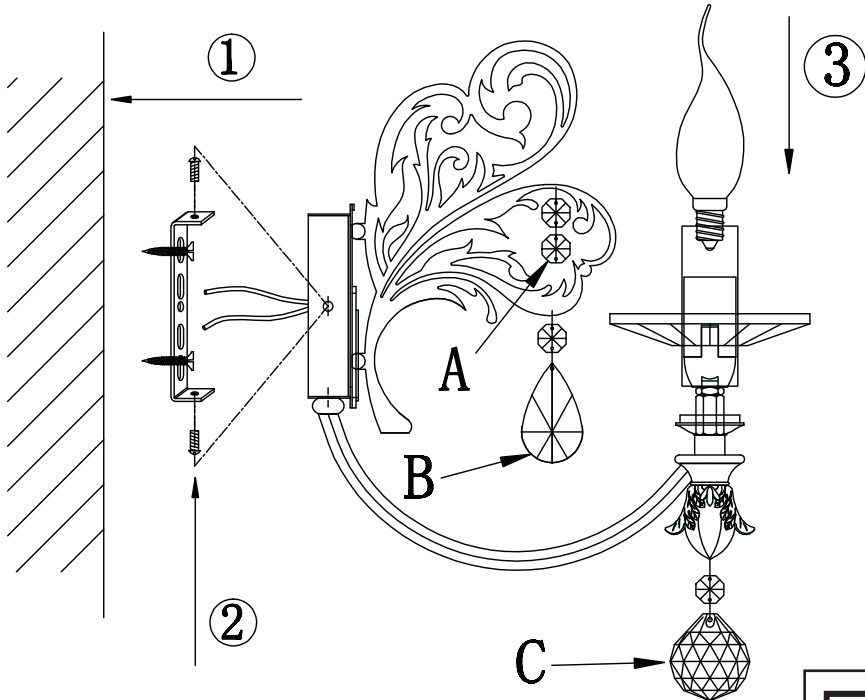

Instruction

Collection: Elegant
Series: Salute
Model: ARM005-01-W
Wall-mounted

A=1
B=1
C=1

1 x E14 (60w)

MAYTONI
DECORATIVE LIGHTING
www.maytoni.de