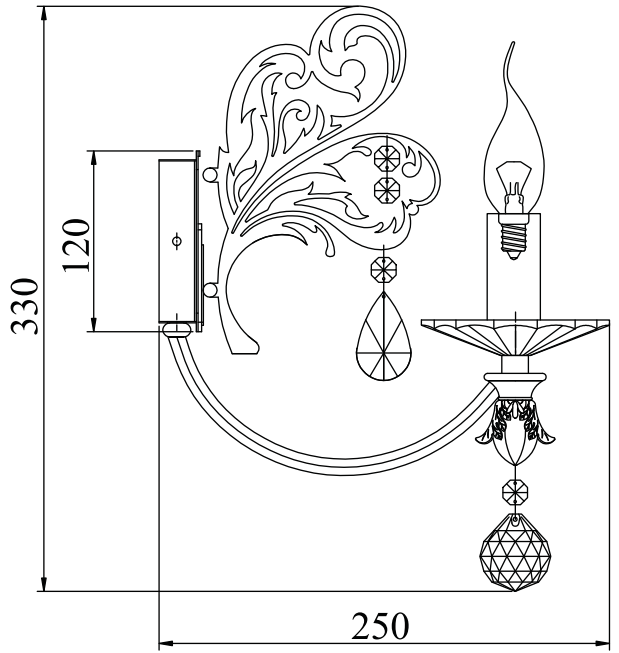

Instruction

Collection: Elegant
Series: Salute
Model: ARM005-01-W
Wall-mounted

A=1
B=1
C=1

1 x E14 (60w)

MAYTONI
DECORATIVE LIGHTING
www.maytoni.de