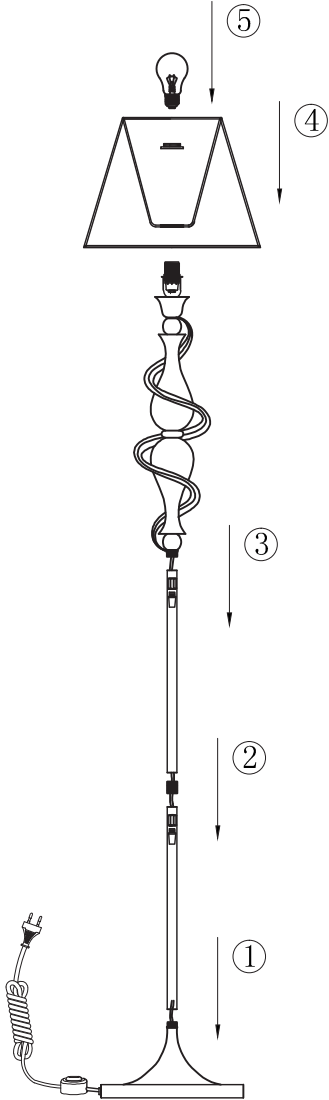

# Instruction

Collection: Elegant  
Series: Intreccio  
Model: ARM010-01-W  
Mobile

**I** – Mobile

  
1 x E27 (40w)

**MAYTONI**  
DECORATIVE LIGHTING

[www.maytoni.de](http://www.maytoni.de)