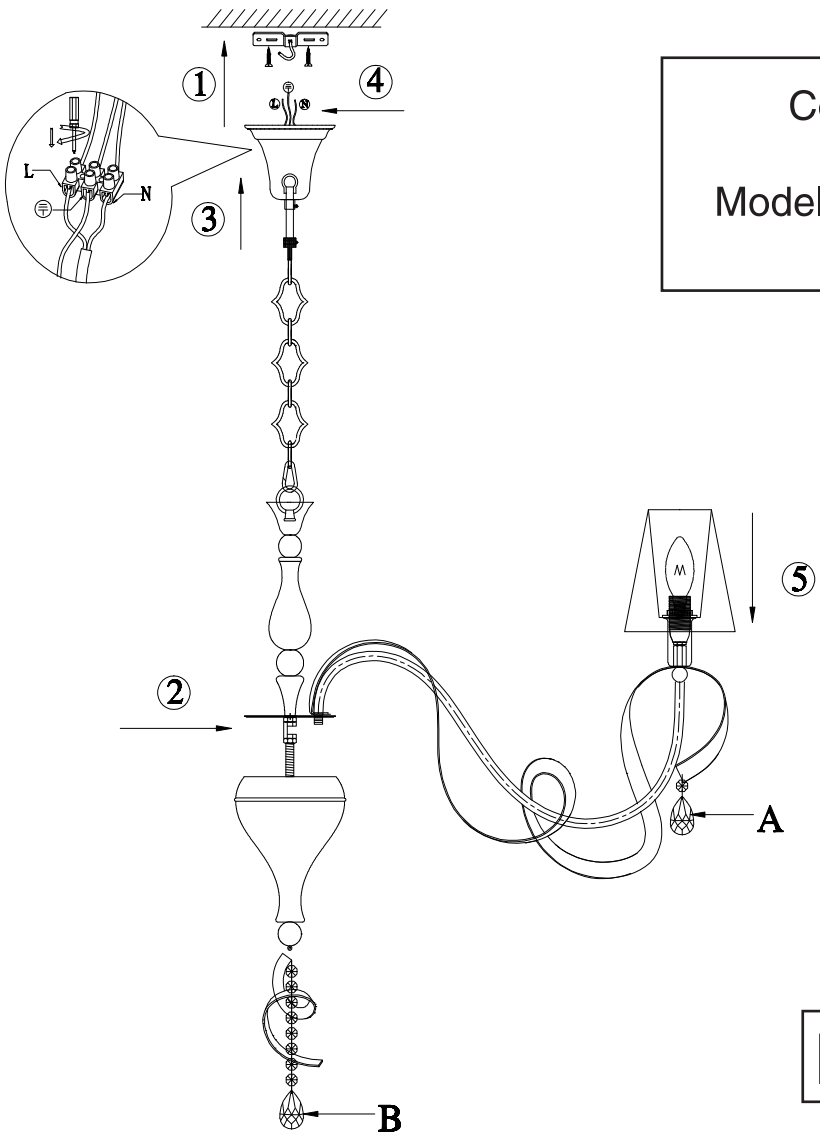

Instruction

Collection: Elegant
Series: Intreccio
Model: ARM010-12-R
Suspended

A=12
B=1

 – Suspended

12 x E14 (40w)

MAYTONI
DECORATIVE LIGHTING
www.maytoni.de