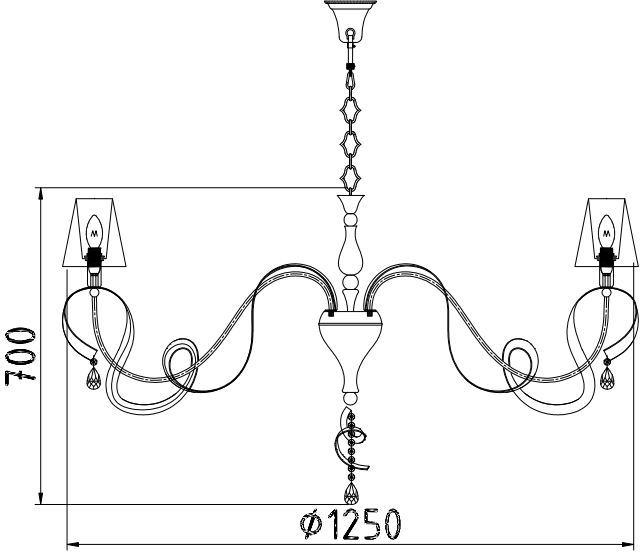

Instruction

Collection: Elegant
Series: Intreccio
Model: ARM010-12-R
Suspended

A=12
B=1

 – Suspended

12 x E14 (40w)

MAYTONI
DECORATIVE LIGHTING
www.maytoni.de