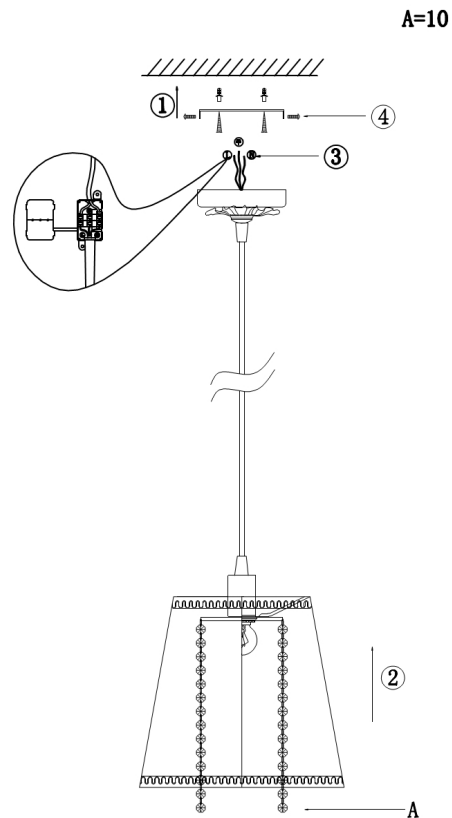

# Instruction

Collection: ELEGANT  
Series: OMELA  
Model: ARM020-00-W  
Ceiling

- Ceiling

1 x E27 (60W)

**MAYTONI**  
DECORATIVE LIGHTING

[www.maytoni.de](http://www.maytoni.de)