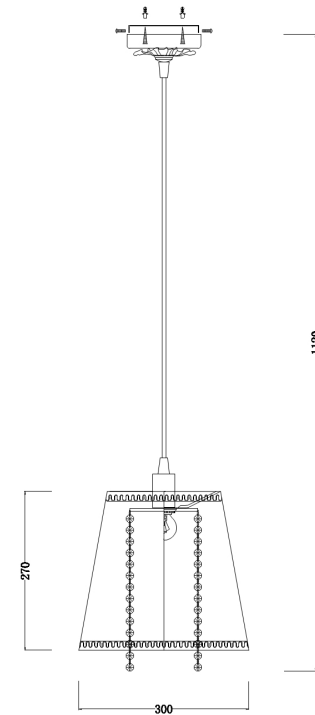

# Instruction

Collection: ELEGANT  
Series: OMELA  
Model: ARM020-00-W  
Ceiling

- Ceiling

1 x E27 (60W)

**MAYTONI**  
DECORATIVE LIGHTING

[www.maytoni.de](http://www.maytoni.de)