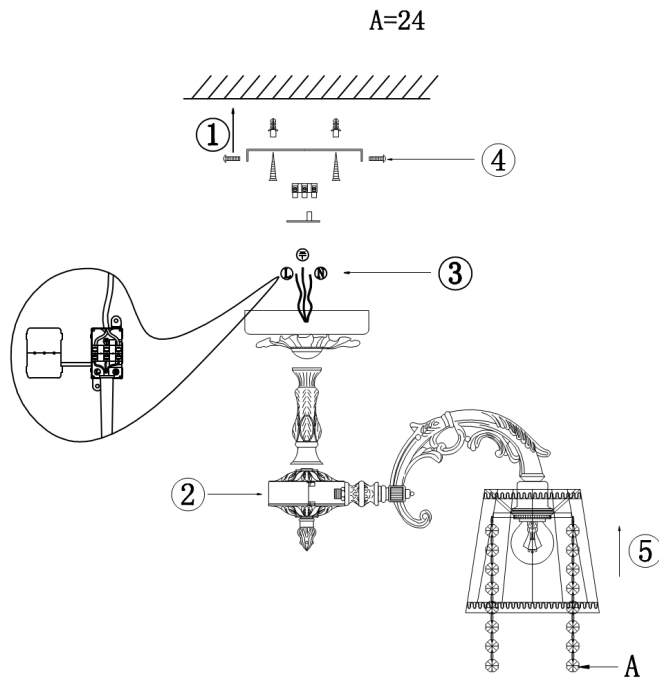

# Instruction

Collection: ELEGANT  
Series: OMELA  
Model: ARM020-03-W  
Ceiling

- Ceiling

3 x E14 (40W)

**MAYTONI**  
DECORATIVE LIGHTING

[www.maytoni.de](http://www.maytoni.de)