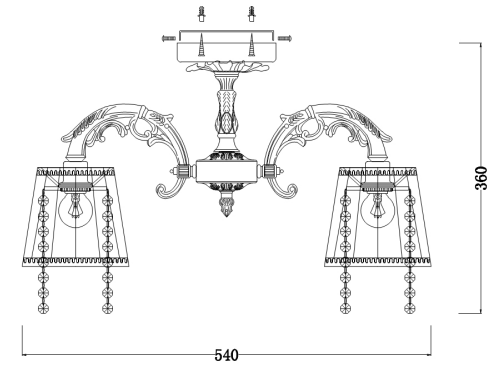

# Instruction

Collection: ELEGANT  
Series: OMELA  
Model: ARM020-03-W  
Ceiling

- Ceiling

3 x E14 (40W)

**MAYTONI**  
DECORATIVE LIGHTING

[www.maytoni.de](http://www.maytoni.de)