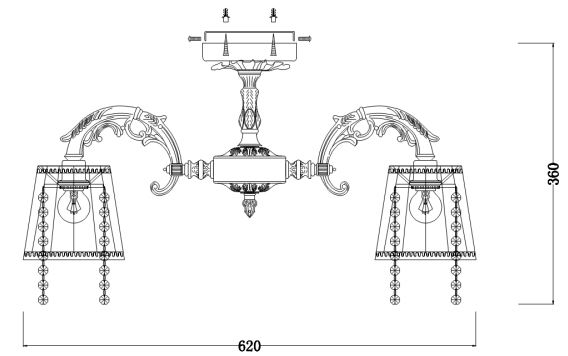

# Instruction

Collection: ELEGANT  
Series: OMELA  
Model: ARM020-05-W  
Ceiling

- Ceiling

5 x E14 (40W)

**MAYTONI**  
DECORATIVE LIGHTING

[www.maytoni.de](http://www.maytoni.de)