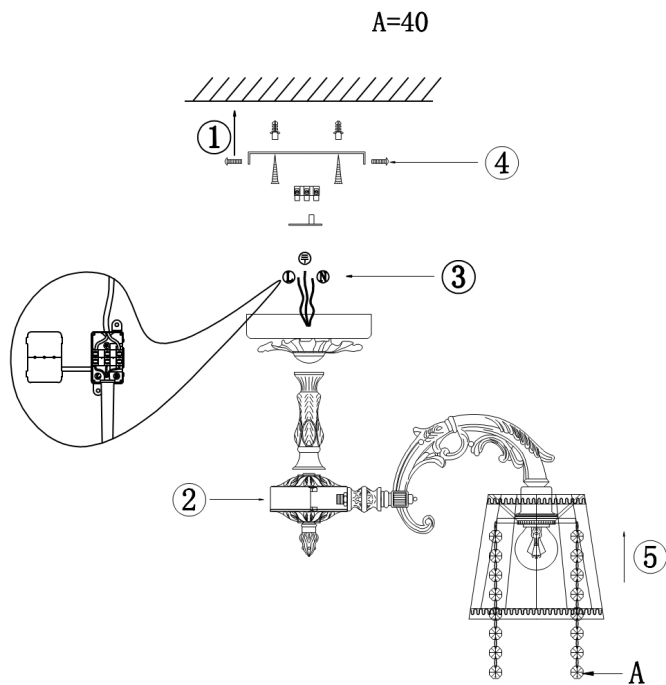

# Instruction

Collection: ELEGANT  
Series: OMELA  
Model: ARM020-05-W  
Ceiling

- Ceiling

5 x E14 (40W)

**MAYTONI**  
DECORATIVE LIGHTING

[www.maytoni.de](http://www.maytoni.de)