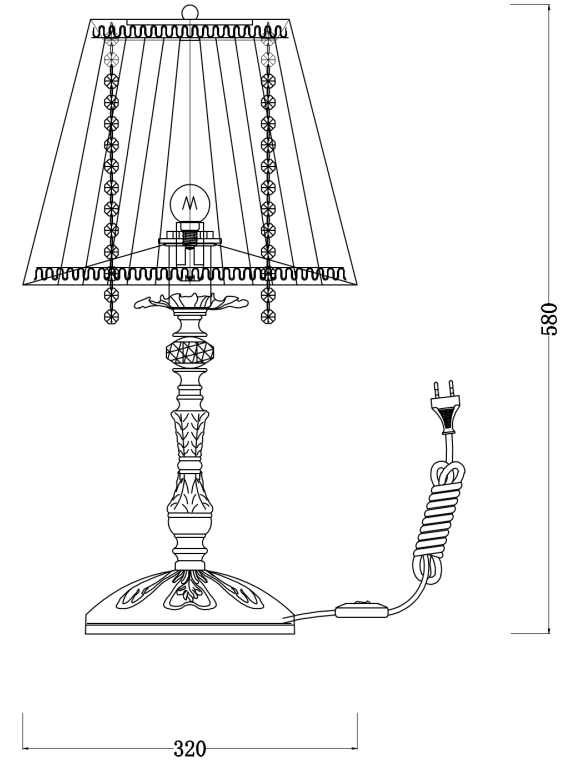

Instruction

Collection: ELEGANT
Series: OMELA
Model: ARM020-11-W
Mobile

- Mobile

1 x E14 (40W)

MAYTONI
DECORATIVE LIGHTING

www.maytoni.de