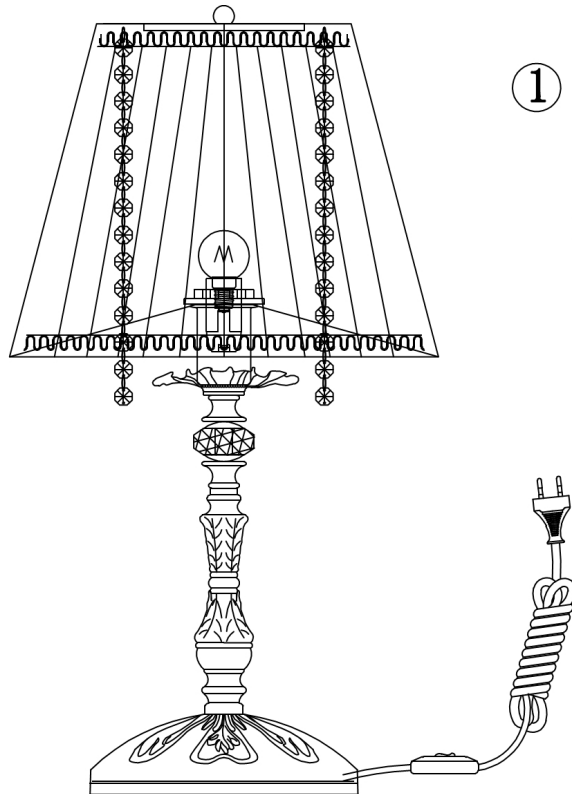

Instruction

Collection: ELEGANT
Series: OMELA
Model: ARM020-11-W
Mobile

- Mobile

1 x E14 (40W)

MAYTONI
DECORATIVE LIGHTING

www.maytoni.de