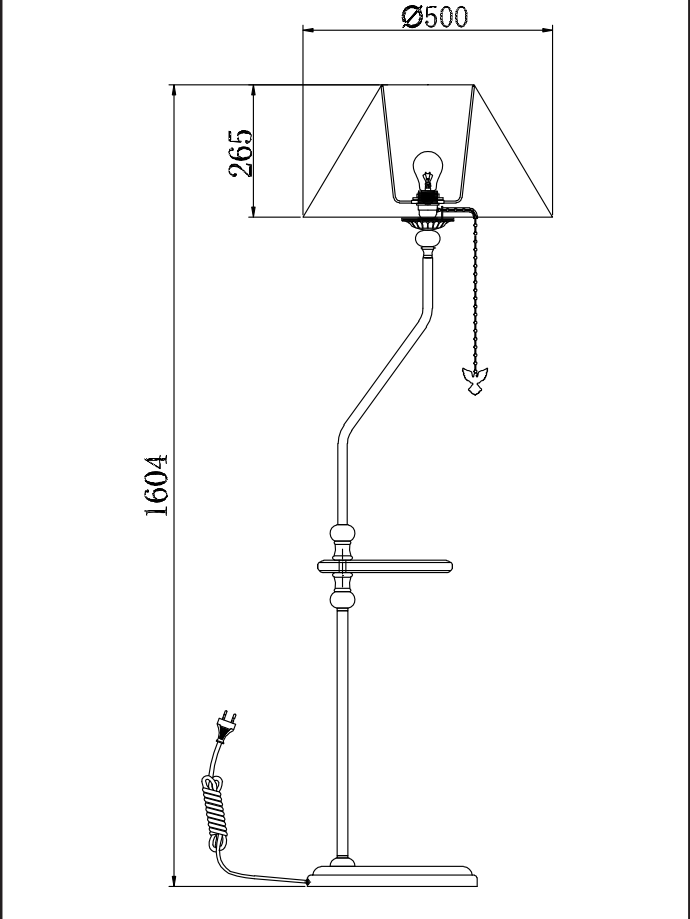

Instruction

Collection: Elegant
Series: Bouquet
Model: ARM023-FL-01-S
Mobile

I – Mobile

1 x E27 (40w)

MAYTONI
DECORATIVE LIGHTING
www.maytoni.de