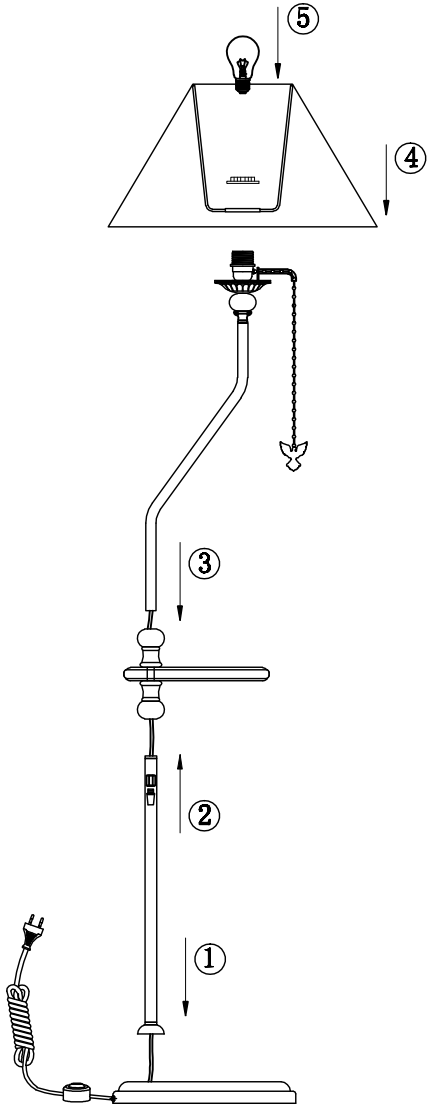

Instruction

Collection: Elegant
Series: Bouquet
Model: ARM023-FL-01-S
Mobile

I – Mobile

1 x E27 (40w)

MAYTONI
DECORATIVE LIGHTING
www.maytoni.de