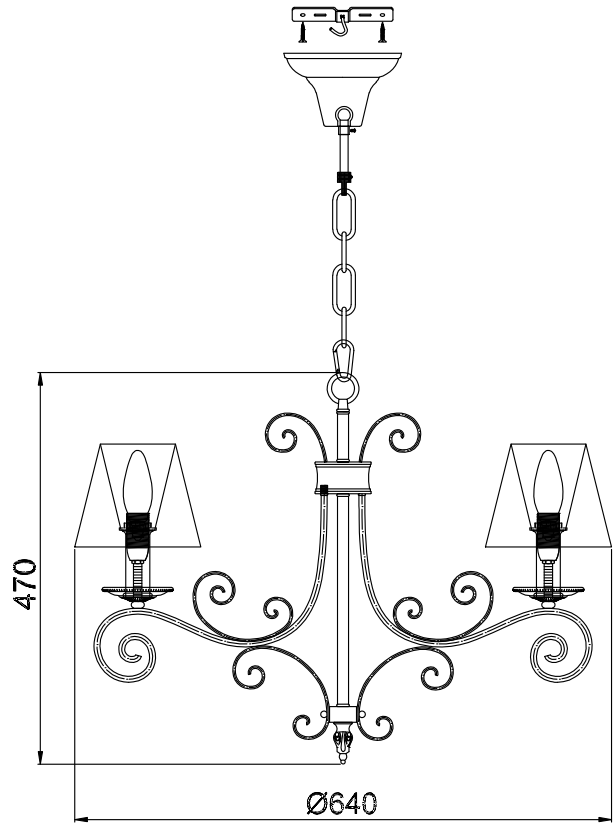

# Instruction

Collection: Elegant  
Series: Felicita  
Model: ARM029-06-W  
Suspended

 – Suspended

  
6 x E14 (40w)

**MAYTONI**  
DECORATIVE LIGHTING  
[www.maytoni.de](http://www.maytoni.de)