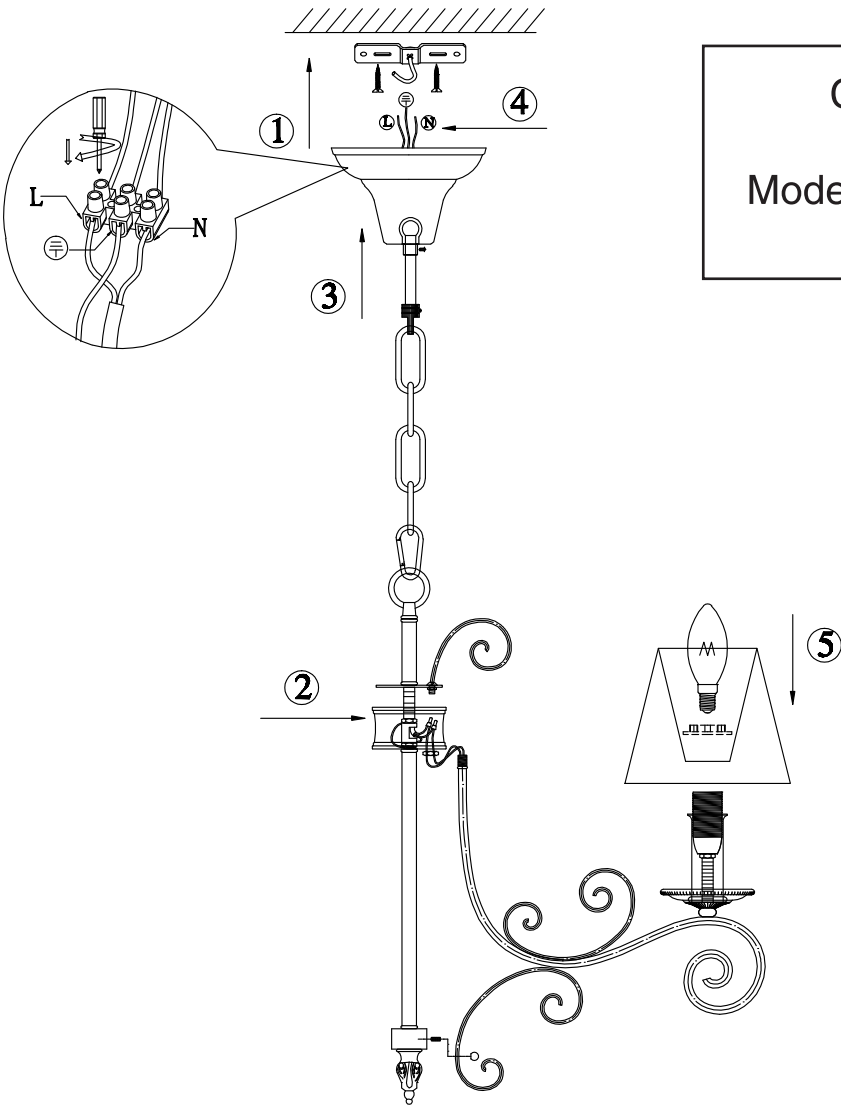

# Instruction

Collection: Elegant  
Series: Felicita  
Model: ARM029-06-W  
Suspended

 – Suspended

  
6 x E14 (40w)

**MAYTONI**  
DECORATIVE LIGHTING  
[www.maytoni.de](http://www.maytoni.de)