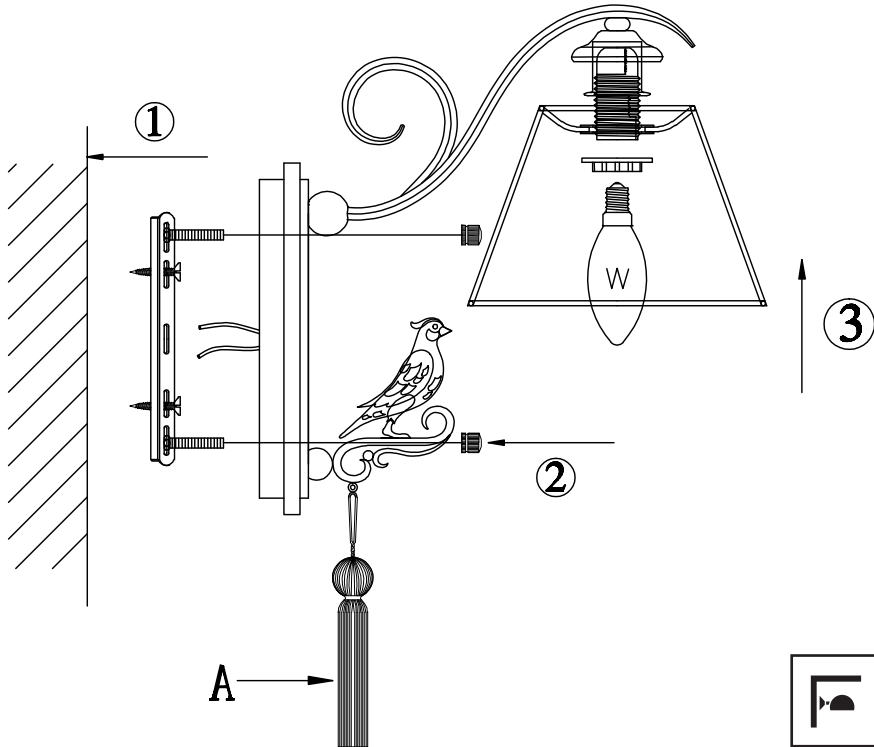

Instruction

Collection: Elegant
Series: Cella
Model: ARM031-01-W
Wall-mounted

– Wall-mounted

1 x E14 (40w)

MAYTONI
DECORATIVE LIGHTING

www.maytoni.de