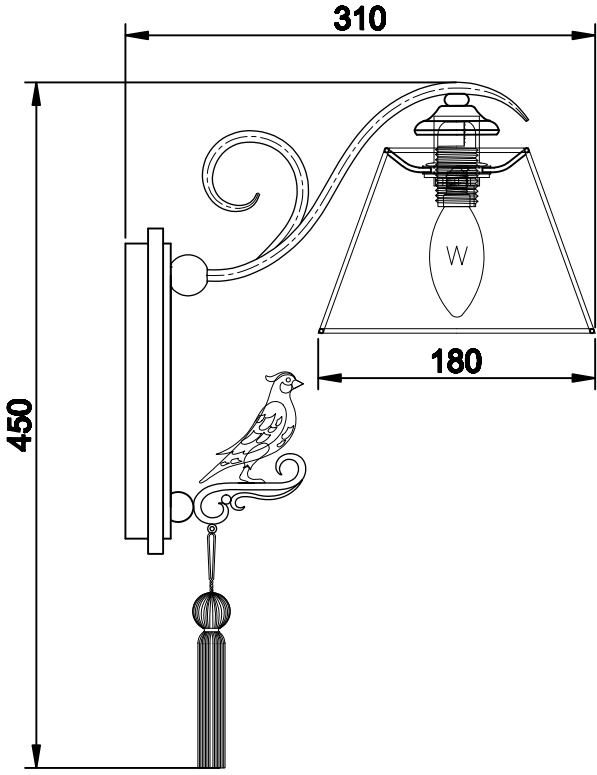

Instruction

Collection: Elegant
Series: Cella
Model: ARM031-01-W
Wall-mounted

– Wall-mounted

1 x E14 (40w)

MAYTONI
DECORATIVE LIGHTING

www.maytoni.de