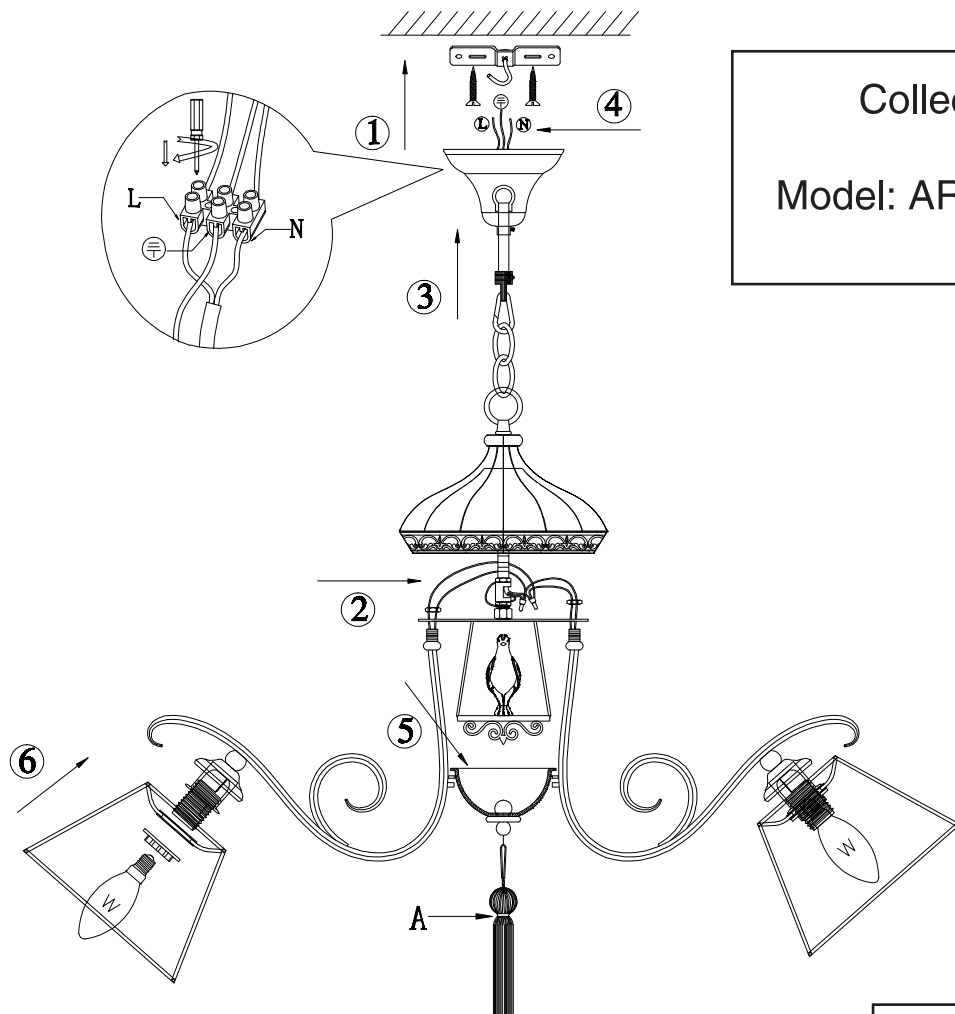

Instruction

Collection: Elegant
Series: Cella
Model: ARM031-06-W
Suspended

6 x E14 (40w)

MAYTONI
DECORATIVE LIGHTING

www.maytoni.de