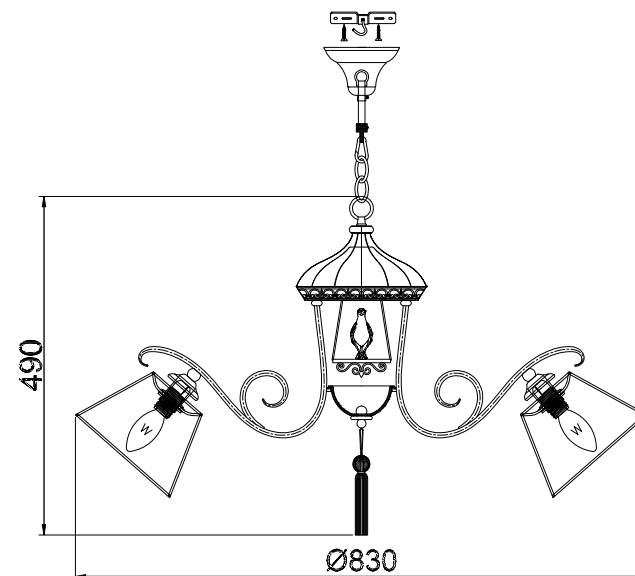

Instruction

Collection: Elegant
Series: Cella
Model: ARM031-06-W
Suspended

6 x E14 (40w)

MAYTONI
DECORATIVE LIGHTING

www.maytoni.de