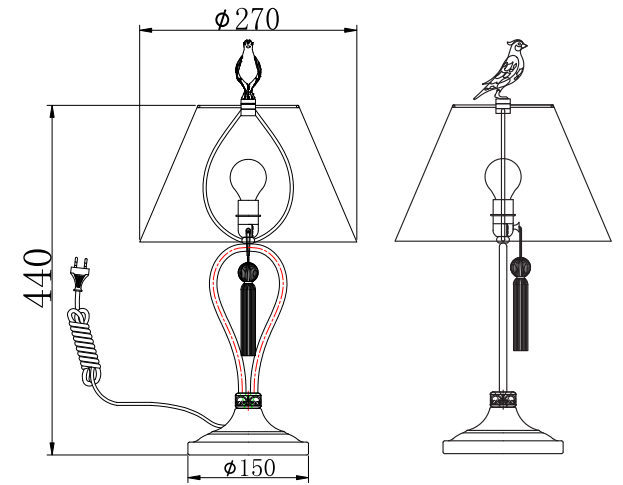

Instruction

ARM031-11-W

1 x E27 (40W)

Model: ARM031-11-W
Collection: Elegant
Series: Cella

Table Lamps