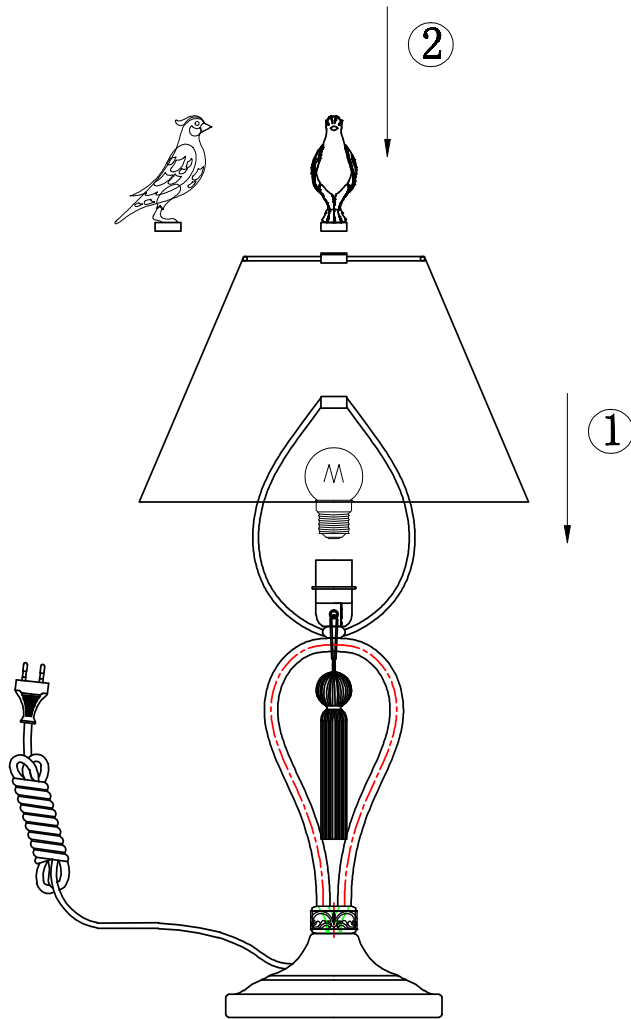

Instruction

ARM031-11-W

1 x E27 (40W)

Model: ARM031-11-W
Collection: Elegant
Series: Cella

Table Lamps