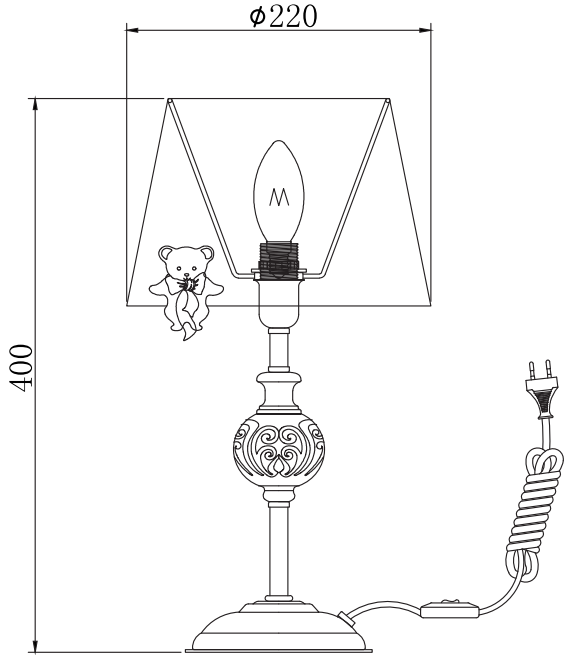

Instruction

Collection: Elegant
Series: Laurie
Model: ARM033-11-BL
Mobile

1 x E14 (40w)

MAYTONI
DECORATIVE LIGHTING

www.maytoni.de