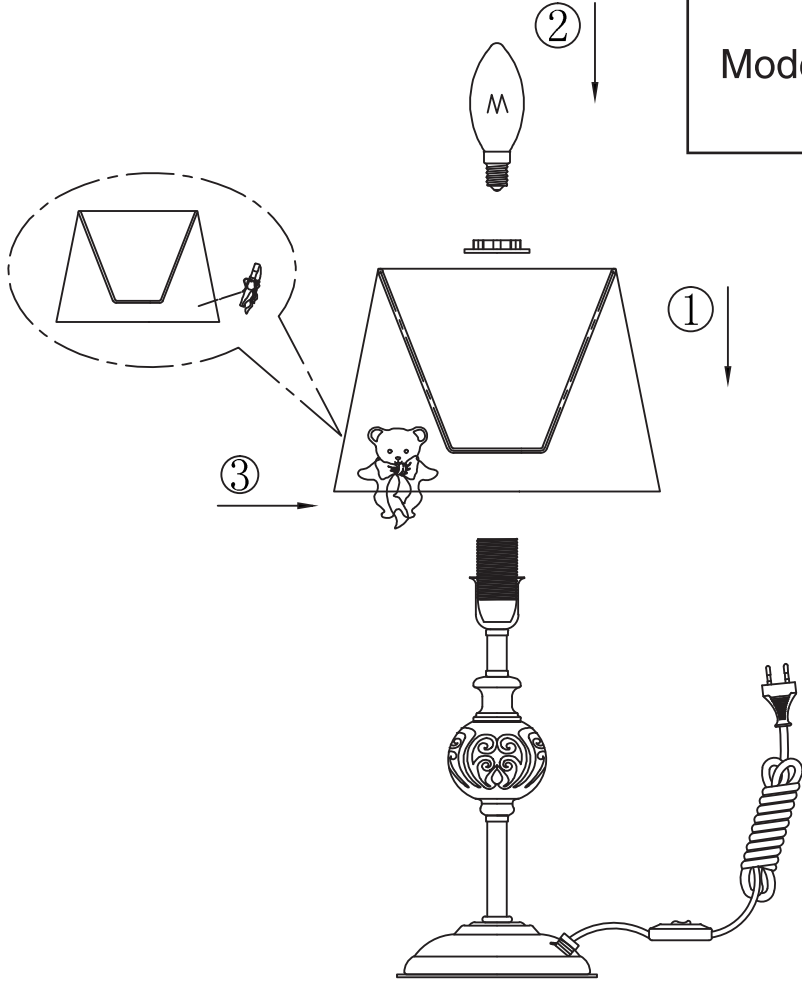

Instruction

Collection: Elegant
Series: Laurie
Model: ARM033-11-BL
Mobile

1 x E14 (40w)

MAYTONI
DECORATIVE LIGHTING

www.maytoni.de