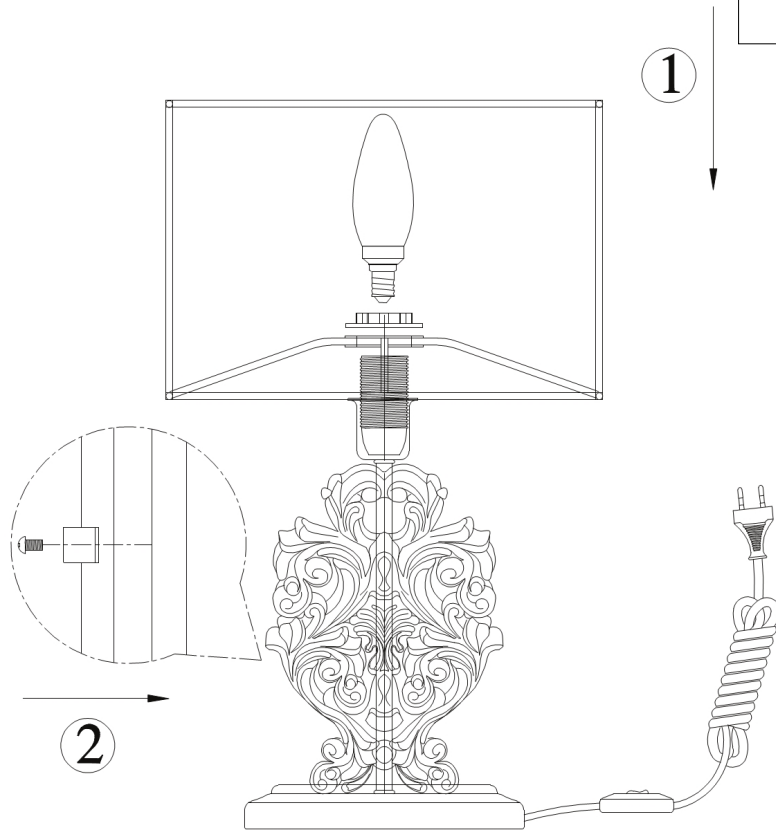

Instruction

Collection: HOUSE
Series: CIPRESSO
Model: ARM034-11-R
Mobile

- Mobile

1 x E14 (40W)

MAYTONI
DECORATIVE LIGHTING

www.maytoni.de