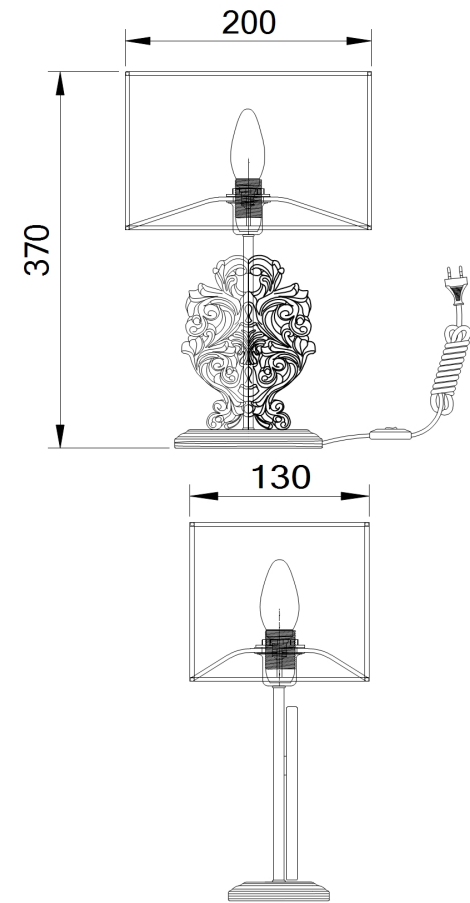

Instruction

Collection: HOUSE
Series: CIPRESSO
Model: ARM034-11-R
Mobile

- Mobile

1 x E14 (40W)

MAYTONI
DECORATIVE LIGHTING

www.maytoni.de