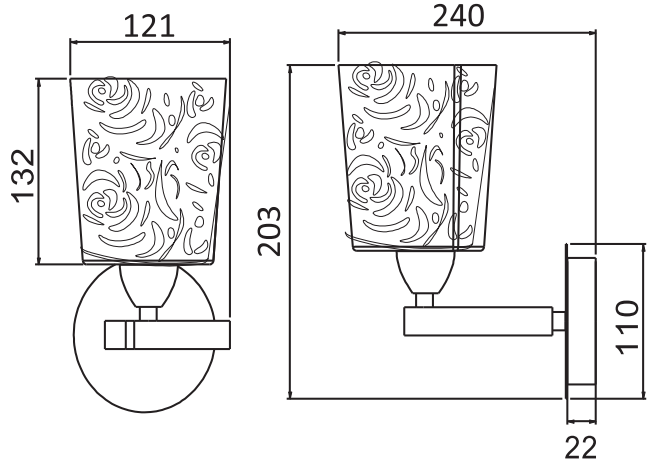

Instruction

Collection: Elegant
Series: Ciclo
Model: ARM055-WL-01-N
Wall-mounted

– Wall-mounted

1 x E14 (40w)

MAYTONI
DECORATIVE LIGHTING

www.maytoni.de