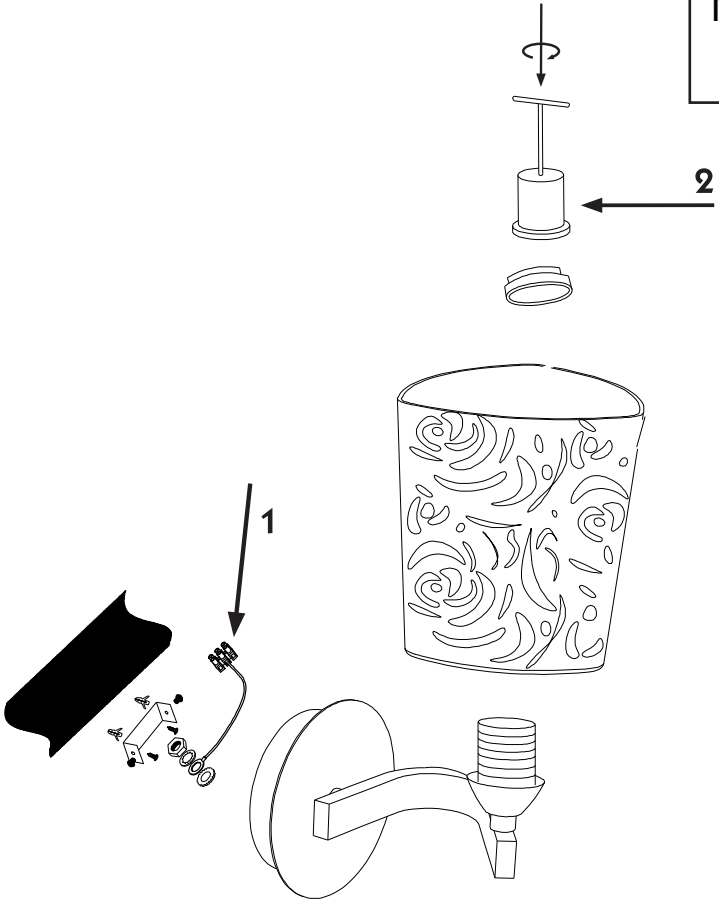

Instruction

Collection: Elegant
Series: Ciclo
Model: ARM055-WL-01-N
Wall-mounted

– Wall-mounted

1 x E14 (40w)

MAYTONI
DECORATIVE LIGHTING

www.maytoni.de