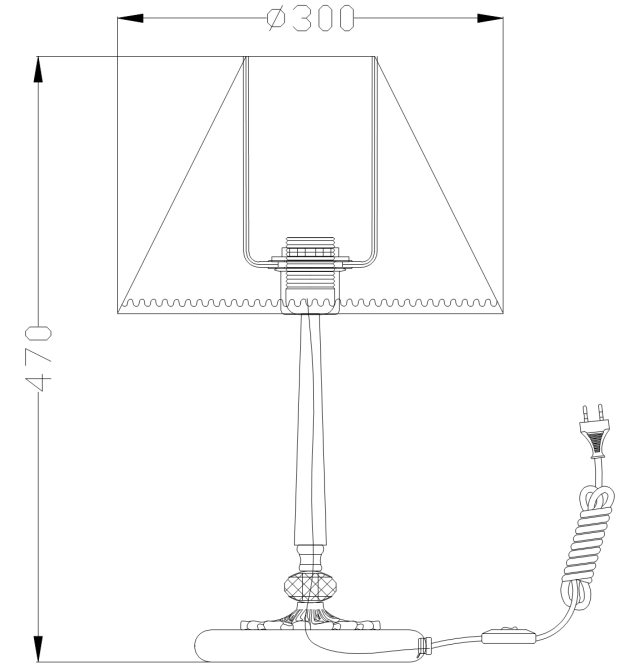

Instruction

Collection: ROYAL CLASSIC

Series: SOFFIA

Model: ARM093-00-R

Ceiling

- Ceiling

1 x E27 (40W)

MAYTONI
DECORATIVE LIGHTING