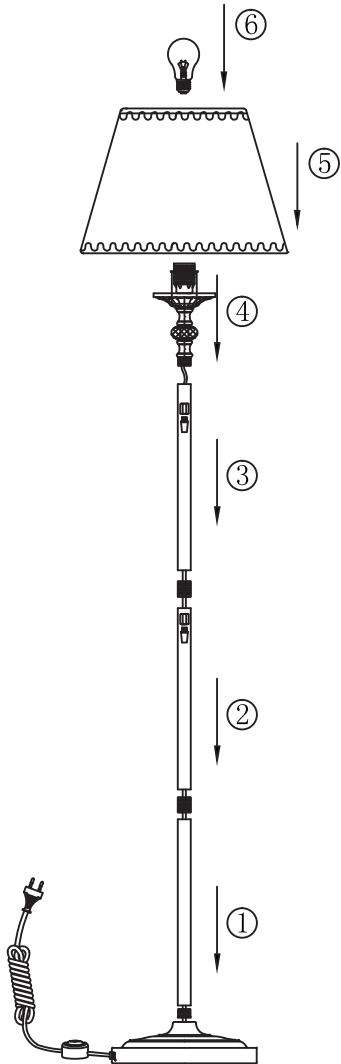

Instruction

Collection: Royal Classic
Series: Soffia
Model: ARM093-11-R
Mobile

I – Mobile

1 x E27 (40w)

MAYTONI
DECORATIVE LIGHTING

www.maytoni.de