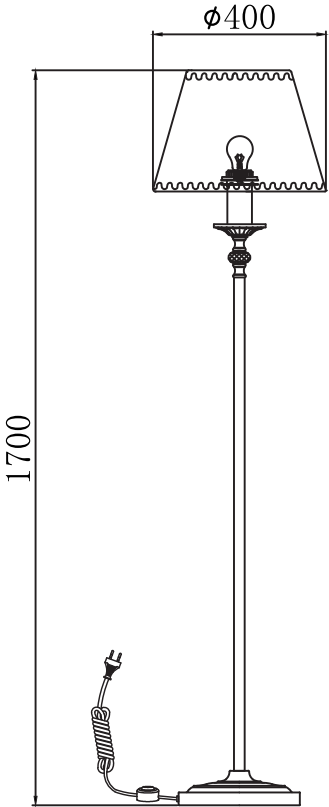

Instruction

Collection: Royal Classic
Series: Soffia
Model: ARM093-11-R
Mobile

I – Mobile

1 x E27 (40w)

MAYTONI
DECORATIVE LIGHTING

www.maytoni.de