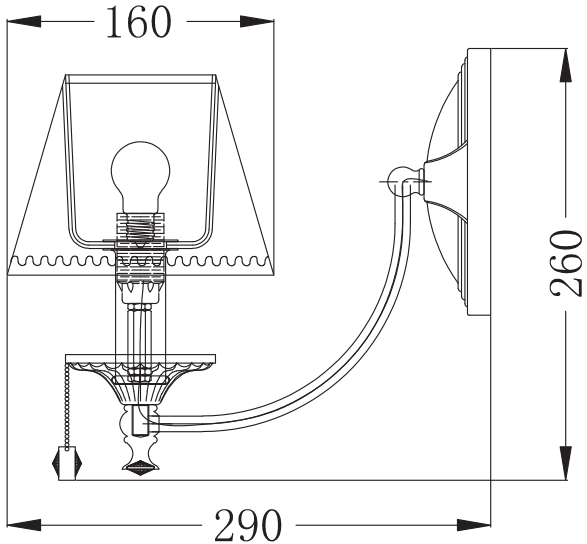

Instruction

Collection: Royal Classic
Series: Vals
Model: ARM098-01-R
Wall-mounted

– Wall-mounted

1 x E14 (40w)

MAYTONI
DECORATIVE LIGHTING

www.maytoni.de