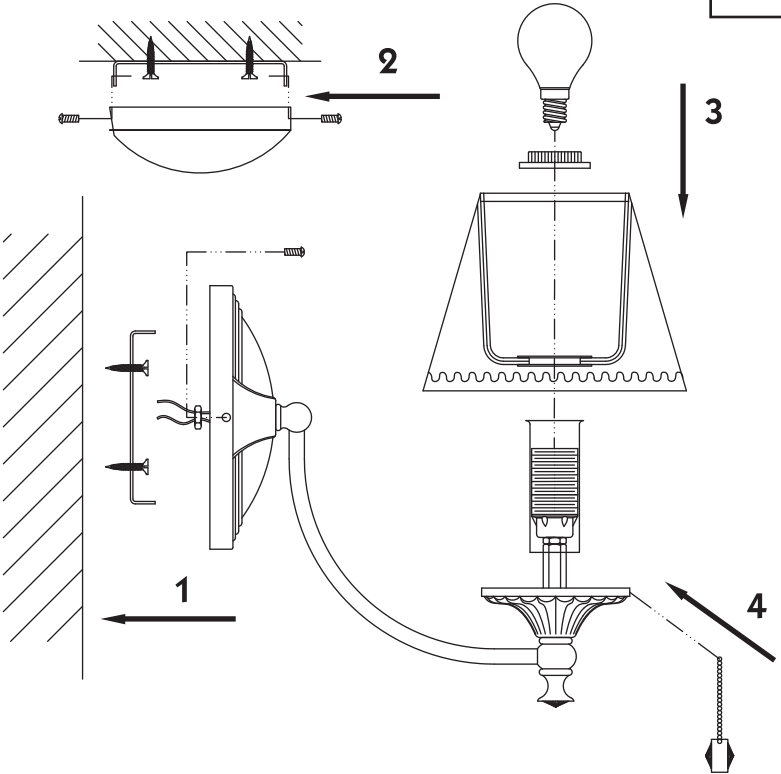

Instruction

Collection: Royal Classic
Series: Vals
Model: ARM098-01-R
Wall-mounted

– Wall-mounted

1 x E14 (40w)

MAYTONI
DECORATIVE LIGHTING

www.maytoni.de