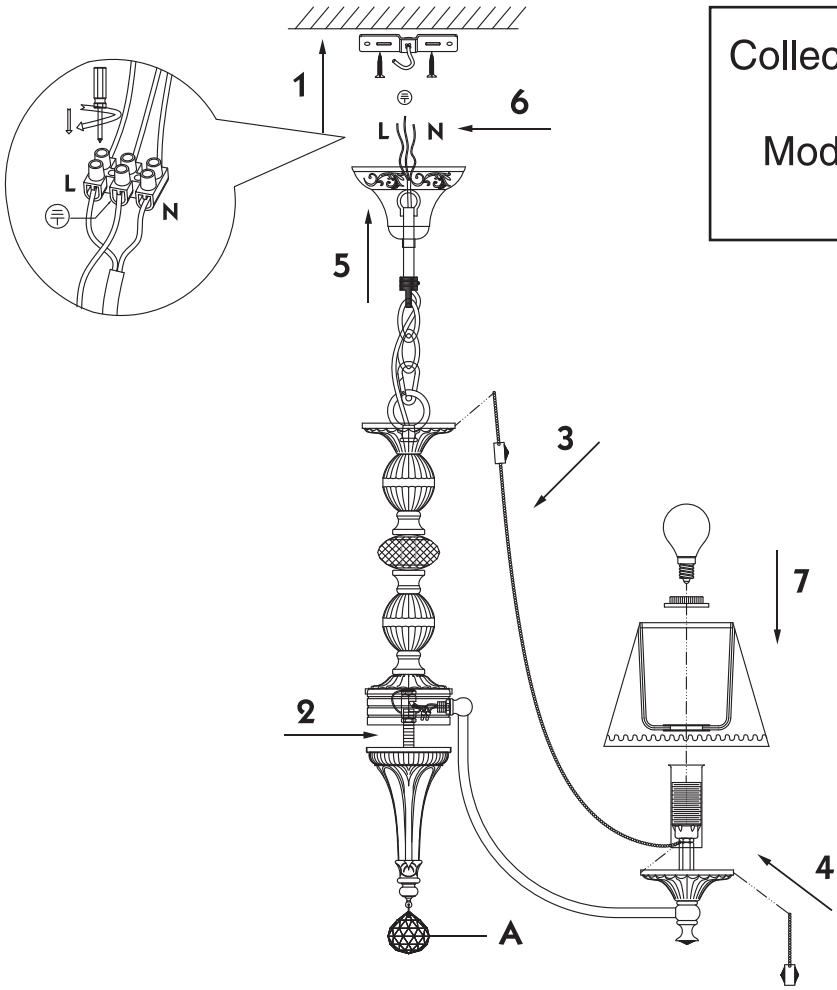

Instruction

Collection: Royal Classic
Series: Vals
Model: ARM098-08-R
Suspended

A = 1

 - Suspended

8 x E14 (40w)

MAYTONI
DECORATIVE LIGHTING

www.maytoni.de