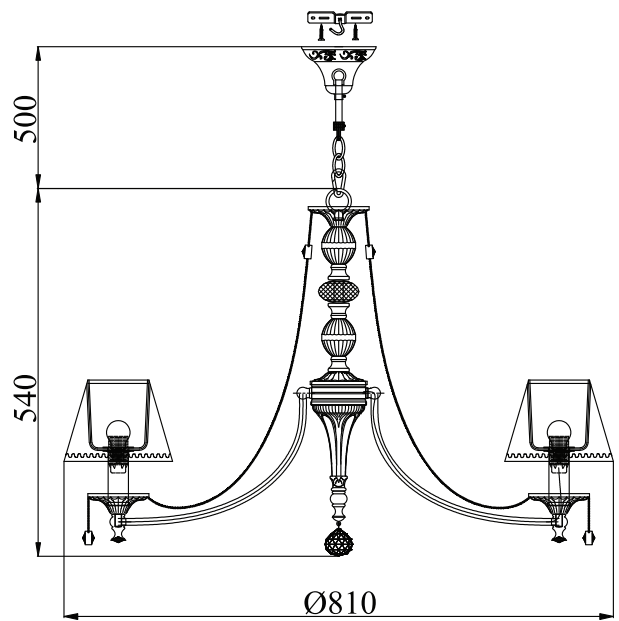

Instruction

Collection: Royal Classic
Series: Vals
Model: ARM098-08-R
Suspended

A = 1

 - Suspended

8 x E14 (40w)

MAYTONI
DECORATIVE LIGHTING

www.maytoni.de