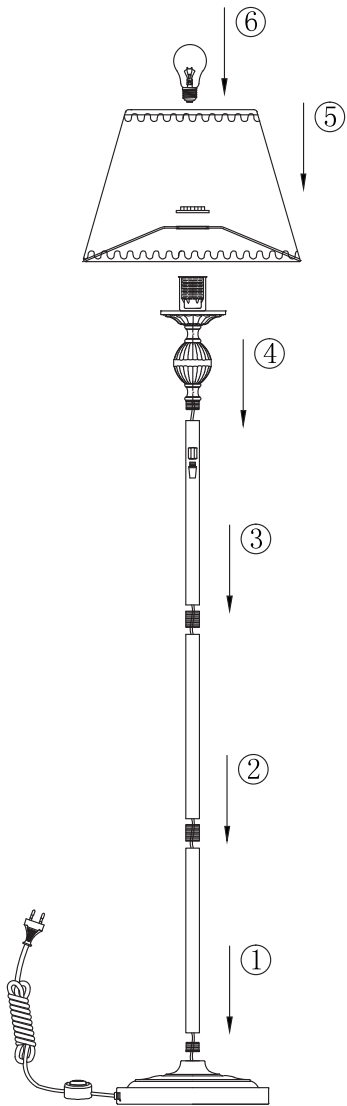

# Instruction

Collection: Royal Classic  
Series: Vals  
Model: ARM098-11-R  
Mobile

**I** – Mobile

1 x E27 (40w)

**MAYTONI**  
DECORATIVE LIGHTING

[www.maytoni.de](http://www.maytoni.de)