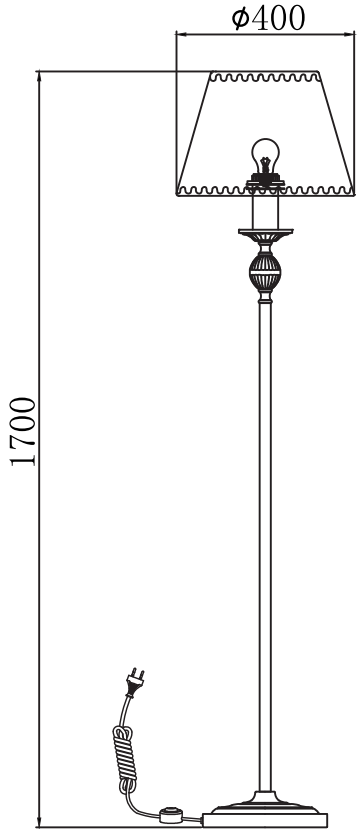

# Instruction

Collection: Royal Classic  
Series: Vals  
Model: ARM098-11-R  
Mobile

**I** – Mobile

1 x E27 (40w)

**MAYTONI**  
DECORATIVE LIGHTING

[www.maytoni.de](http://www.maytoni.de)