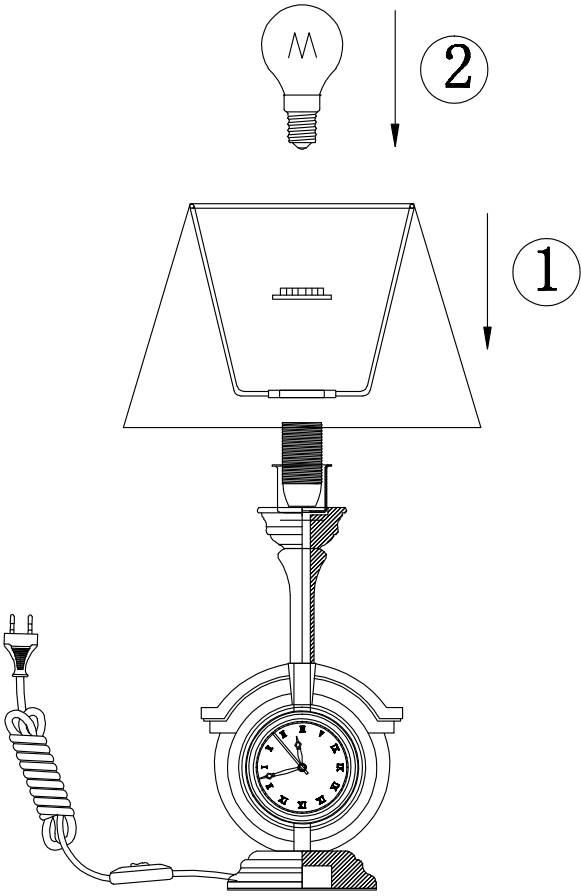

Instruction

Collection: Elegant
Series: Milea
Model: ARM132-TL-01-GR
Mobile

1 x E14 (40w)

MAYTONI
DECORATIVE LIGHTING

www.maytoni.de