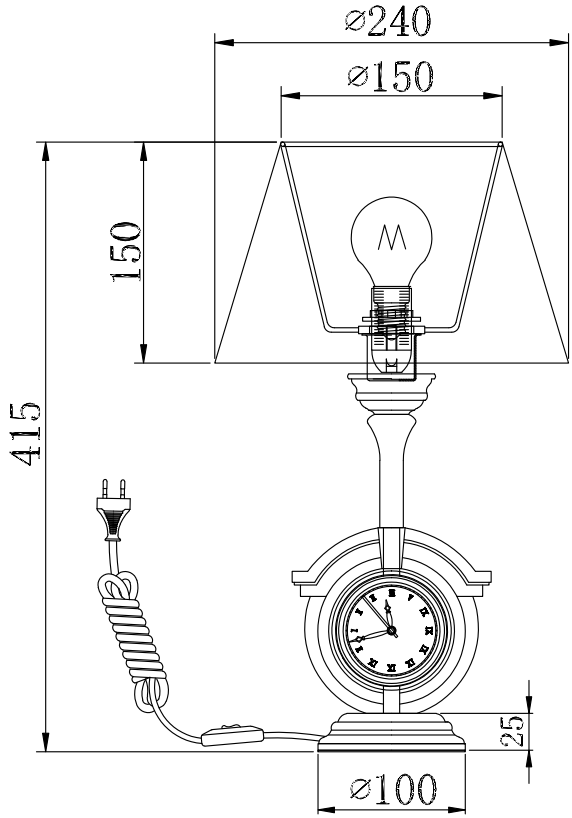

Instruction

Collection: Elegant
Series: Milea
Model: ARM132-TL-01-GR
Mobile

1 x E14 (40w)

MAYTONI
DECORATIVE LIGHTING

www.maytoni.de