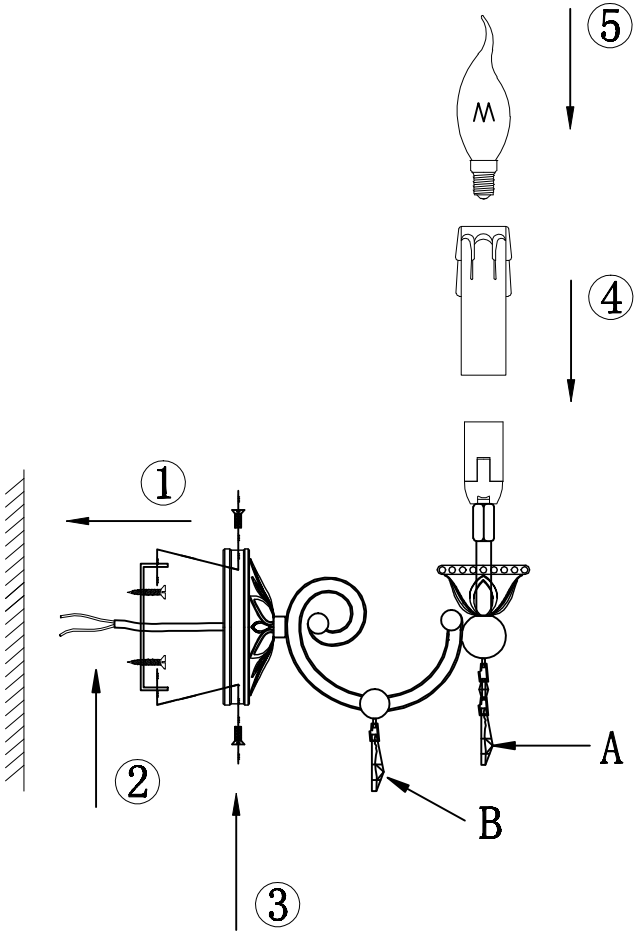

# Instruction

Collection: Royal Classic  
Series: Francis  
Model: ARM141-01-G  
Wall-mounted

A=1  
B=1

1 x E14 (60w)

**MAYTONI**  
DECORATIVE LIGHTING

[www.maytoni.de](http://www.maytoni.de)