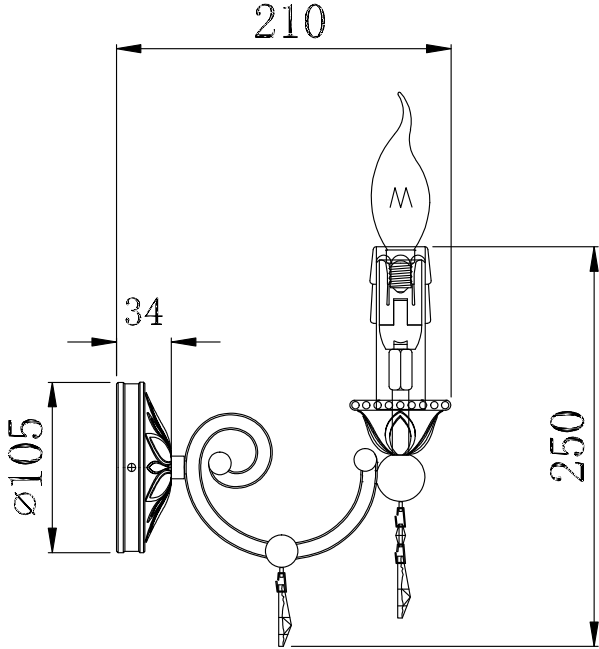

# Instruction

Collection: Royal Classic  
Series: Francis  
Model: ARM141-01-G  
Wall-mounted

A=1  
B=1

1 x E14 (60w)

**MAYTONI**  
DECORATIVE LIGHTING

[www.maytoni.de](http://www.maytoni.de)