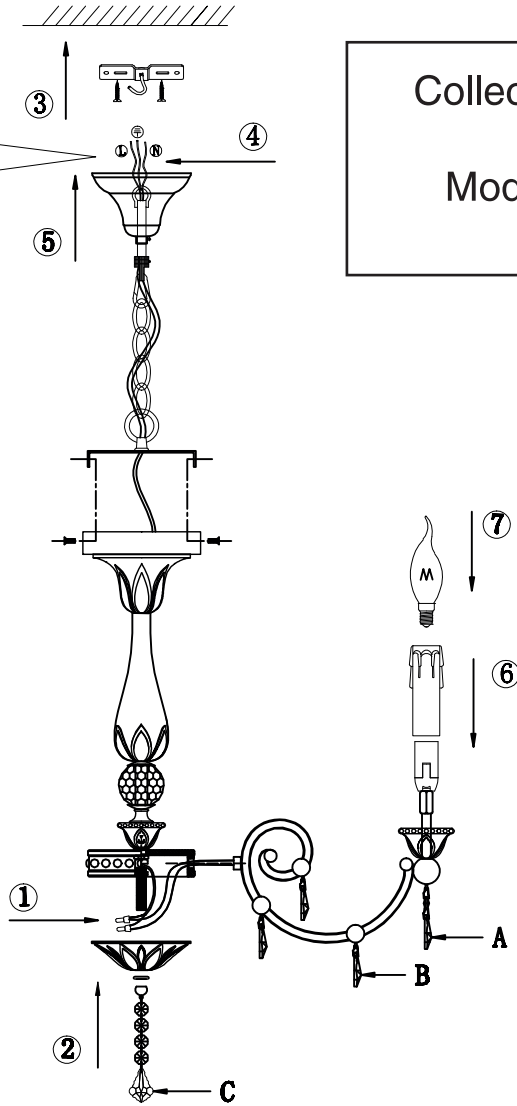

Instruction

Collection: Royal Classic
 Series: Francis
 Model: ARM141-06-G
 Suspended

A=6
 B=18
 C=1

 6 x E14 (60w)

MAYTONI
 DECORATIVE LIGHTING

www.maytoni.de