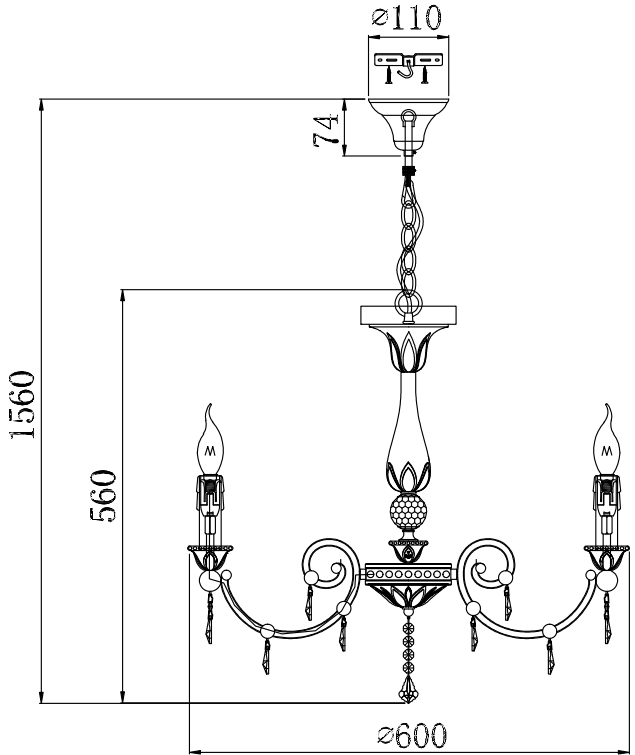

Instruction

Collection: Royal Classic
 Series: Francis
 Model: ARM141-06-G
 Suspended

A=6
 B=18
 C=1

 6 x E14 (60w)

MAYTONI
 DECORATIVE LIGHTING

www.maytoni.de