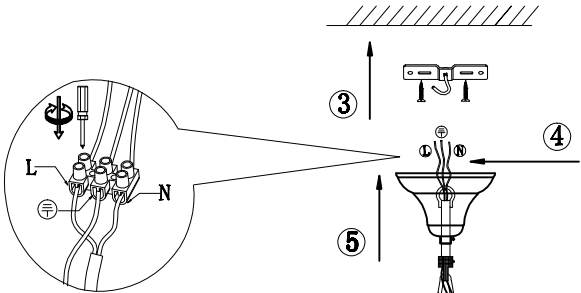

Instruction

Collection: Royal Classic
 Series: Francis
 Model: ARM141-06-G
 Suspended

A=6
 B=18
 C=1

 6 x E14 (60w)

MAYTONI
 DECORATIVE LIGHTING

www.maytoni.de