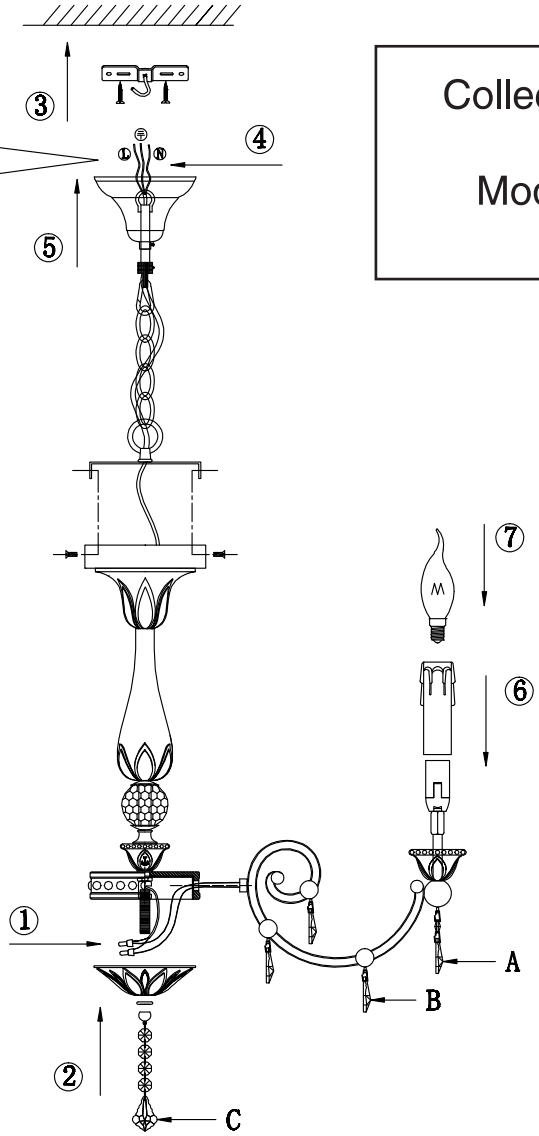

# Instruction

Collection: Royal Classic  
 Series: Basil  
 Model: ARM146-06-R  
 Suspended

A=6  
 B=18  
 C=1

  
 6 x E14 (60w)

**MAYTONI**  
 DECORATIVE LIGHTING

[www.maytoni.de](http://www.maytoni.de)