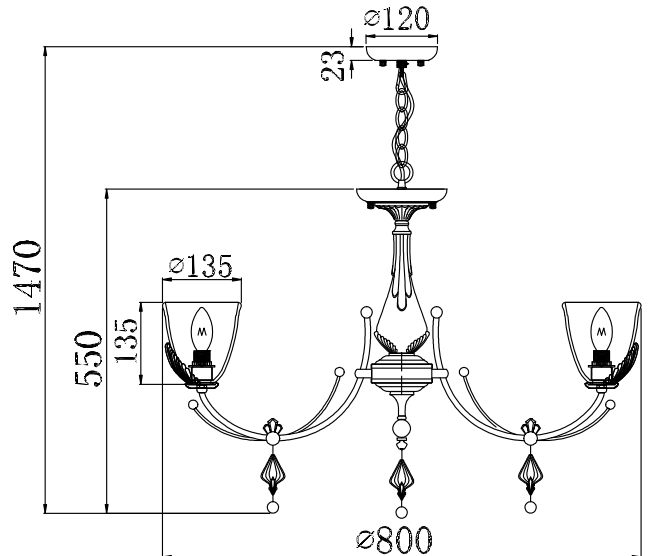

# Instruction

Collection: Royal Classic  
 Series: Basil  
 Model: ARM146-06-R  
 Suspended

A=6  
 B=18  
 C=1

  
 6 x E14 (60w)

**MAYTONI**  
 DECORATIVE LIGHTING

[www.maytoni.de](http://www.maytoni.de)