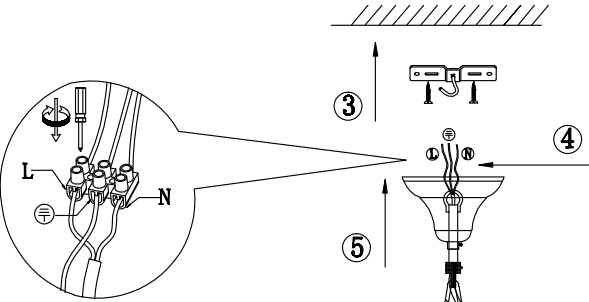

# Instruction

Collection: Royal Classic  
 Series: Basil  
 Model: ARM146-06-R  
 Suspended

A=6  
 B=18  
 C=1

  
 6 x E14 (60w)

**MAYTONI**  
 DECORATIVE LIGHTING

[www.maytoni.de](http://www.maytoni.de)