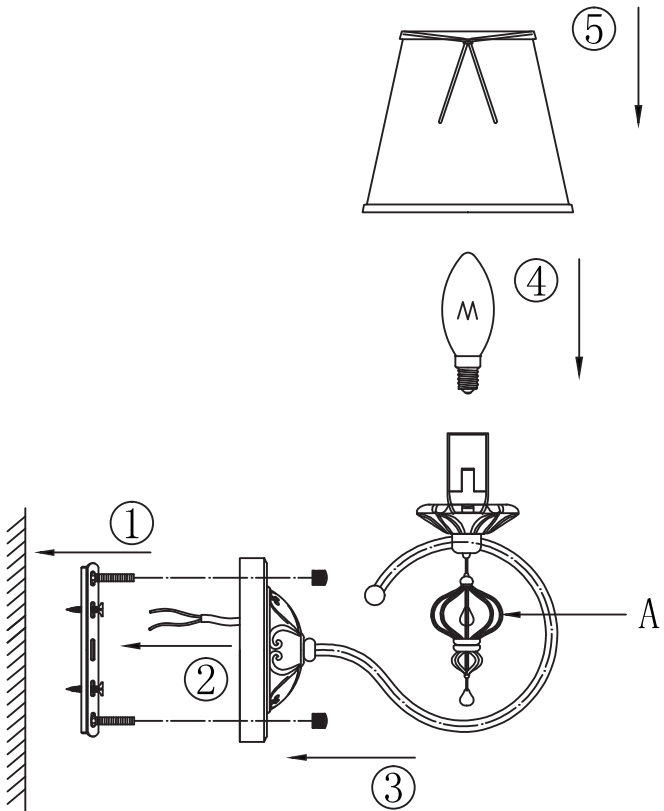

# Instruction

Collection: Elegant  
Series: Monsoon  
Model: ARM154-01-S  
Wall-mounted

A=1

- Wall-mounted

  
1 x E14 (40w)

**MAYTONI**  
DECORATIVE LIGHTING

[www.maytoni.de](http://www.maytoni.de)