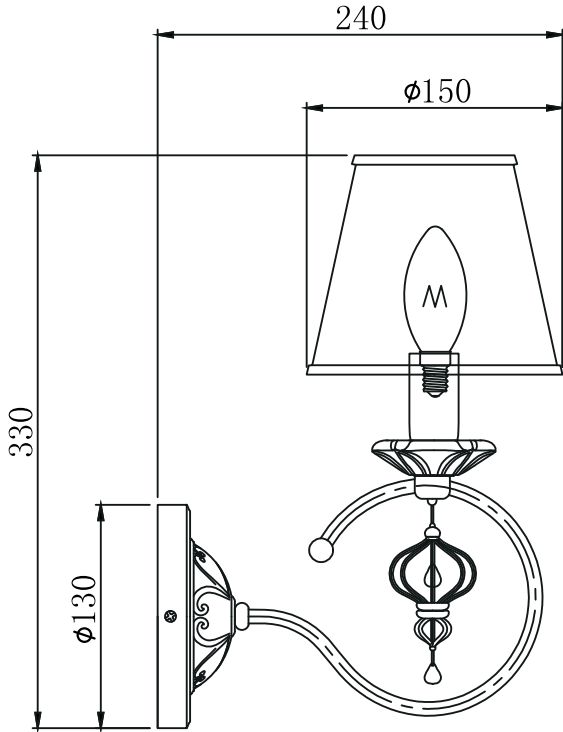

# Instruction

Collection: Elegant  
Series: Monsoon  
Model: ARM154-01-S  
Wall-mounted

A=1

- Wall-mounted

  
1 x E14 (40w)

**MAYTONI**  
DECORATIVE LIGHTING

[www.maytoni.de](http://www.maytoni.de)