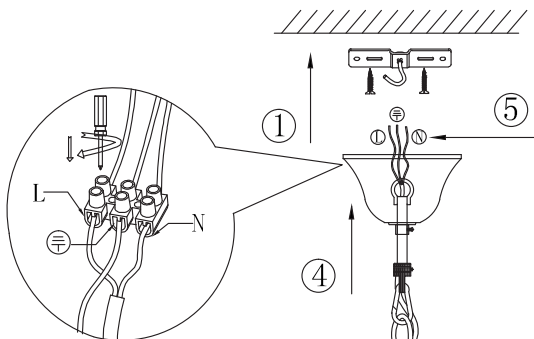

# Instruction

Collection: Elegant  
 Series: Monsoon  
 Model: ARM154-08-S  
 Suspended

A=8

 - Suspended

8 x E14 (40w)

**MAYTONI**  
 DECORATIVE LIGHTING

[www.maytoni.de](http://www.maytoni.de)