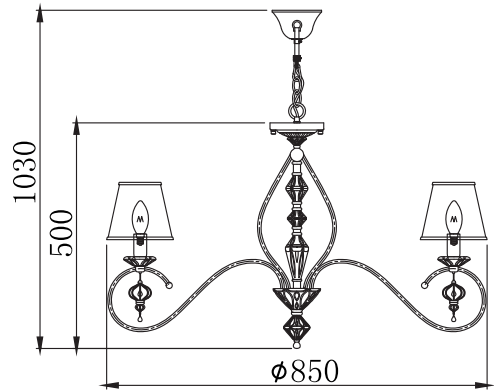

# Instruction

Collection: Elegant  
 Series: Monsoon  
 Model: ARM154-08-S  
 Suspended

A=8

 - Suspended

8 x E14 (40w)

**MAYTONI**  
 DECORATIVE LIGHTING

[www.maytoni.de](http://www.maytoni.de)