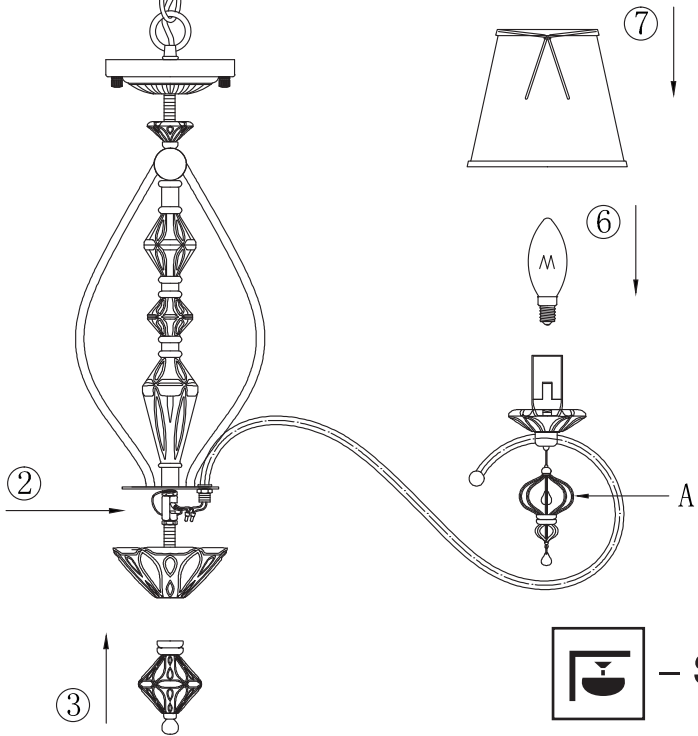

# Instruction

Collection: Elegant  
 Series: Monsoon  
 Model: ARM154-08-S  
 Suspended

A=8

 - Suspended

8 x E14 (40w)

**MAYTONI**  
 DECORATIVE LIGHTING

[www.maytoni.de](http://www.maytoni.de)