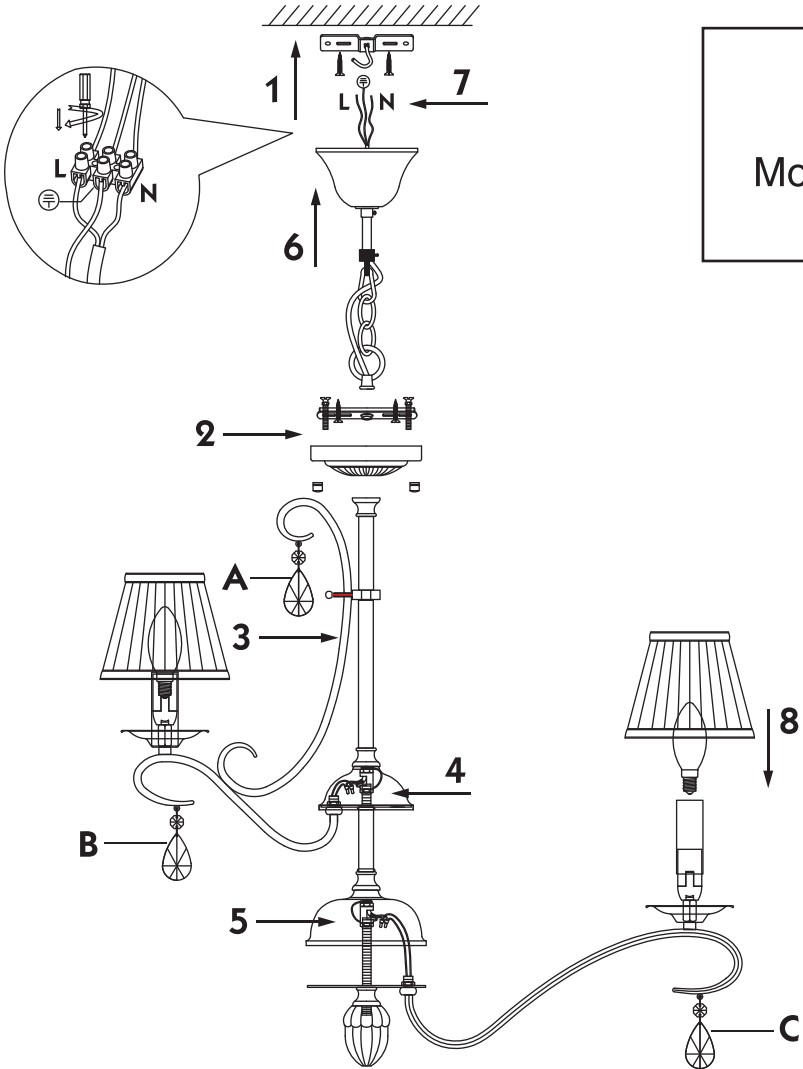

Instruction

Collection: Elegant
 Series: Brionia
 Model: ARM172-12-G
 Suspended

A = 4
 B = 4
 C = 8

 - Suspended

12 x E14 (40w)

MAYTONI
 DECORATIVE LIGHTING

www.maytoni.de