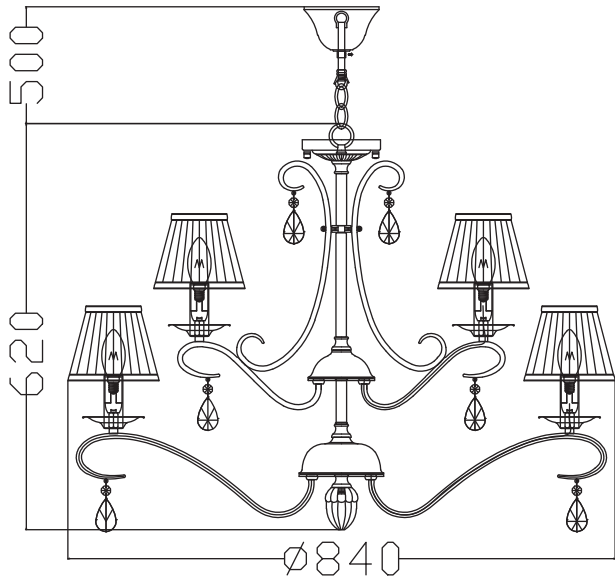

Instruction

Collection: Elegant
 Series: Brionia
 Model: ARM172-12-G
 Suspended

A = 4
 B = 4
 C = 8

 - Suspended

12 x E14 (40w)

MAYTONI
 DECORATIVE LIGHTING

www.maytoni.de