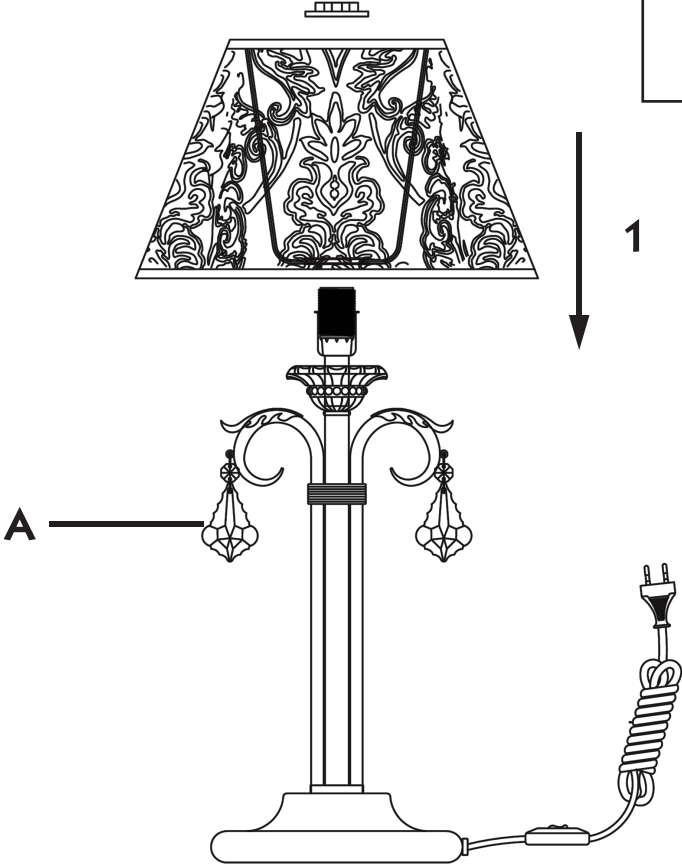

# Instruction

Collection: Elegant  
Series: Velvet  
Model: ARM219-00-G  
Mobile

A = 5

1 x E14 (40w)

**MAYTONI**  
DECORATIVE LIGHTING

[www.maytoni.de](http://www.maytoni.de)