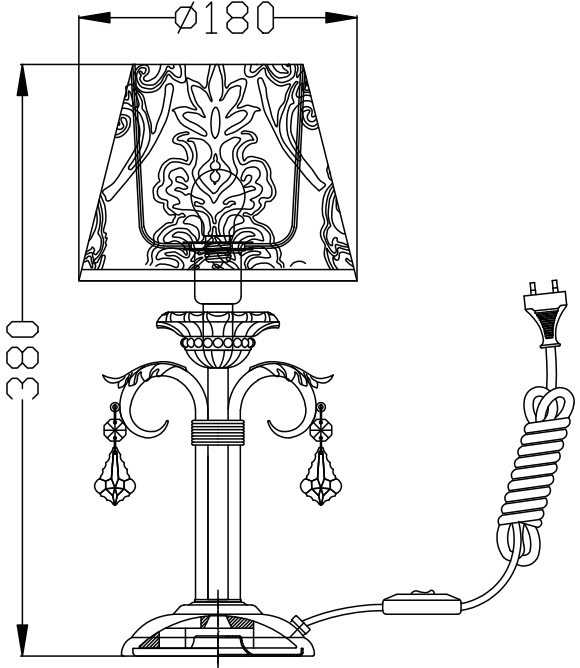

# Instruction

Collection: Elegant  
Series: Velvet  
Model: ARM219-00-G  
Mobile

A = 5

1 x E14 (40w)

**MAYTONI**  
DECORATIVE LIGHTING

[www.maytoni.de](http://www.maytoni.de)