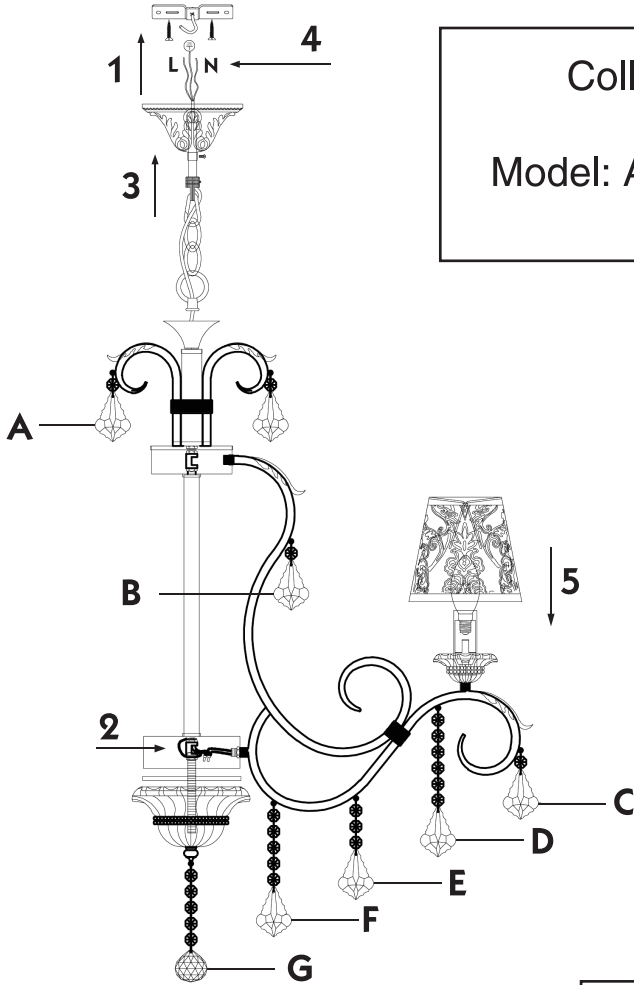

Instruction

Collection: Elegant
Series: Velvet
Model: ARM219-08-G
Suspended

- A = 8
- B = 8
- C = 8
- D = 8
- E = 8
- F = 8
- G = 1

8 x E14 (40w)

MAYTONI
DECORATIVE LIGHTING

www.maytoni.de