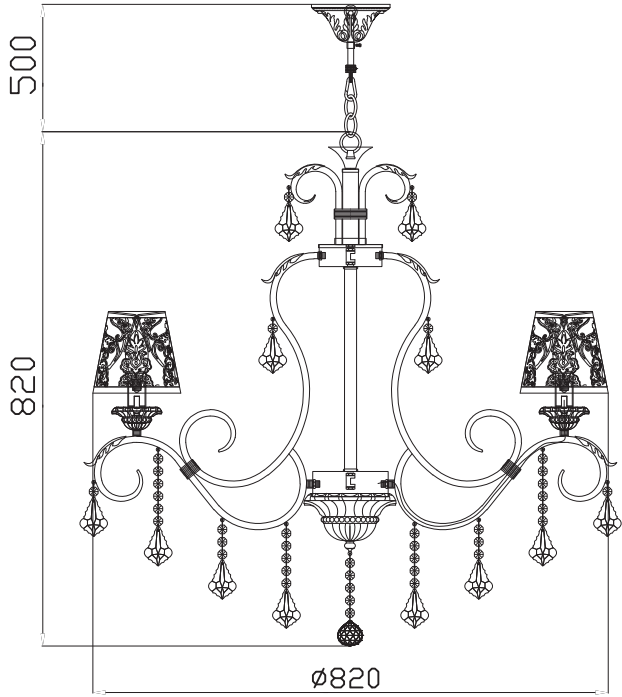

Instruction

Collection: Elegant
Series: Velvet
Model: ARM219-08-G
Suspended

- A = 8
- B = 8
- C = 8
- D = 8
- E = 8
- F = 8
- G = 1

8 x E14 (40w)

MAYTONI
DECORATIVE LIGHTING

www.maytoni.de