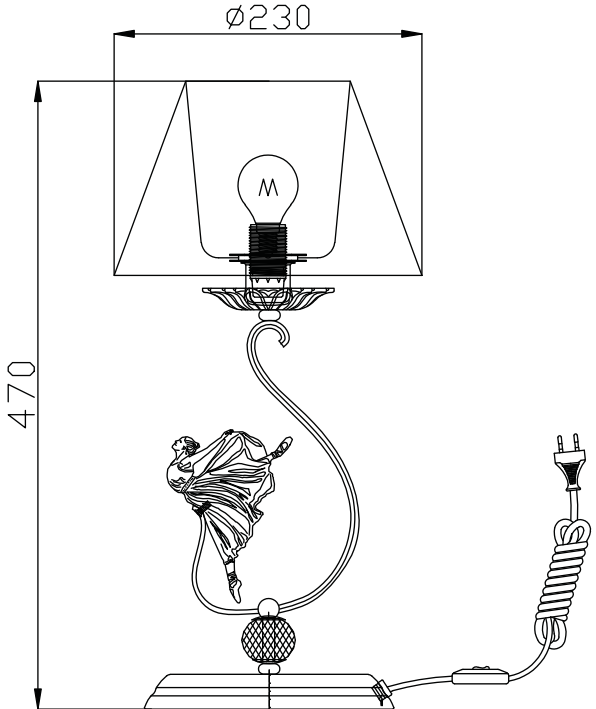

Instruction

Collection: Elegant
Series: Elna
Model: ARM222-11-G
Mobile

1 x E14 (40w)

MAYTONI
DECORATIVE LIGHTING
www.maytoni.de