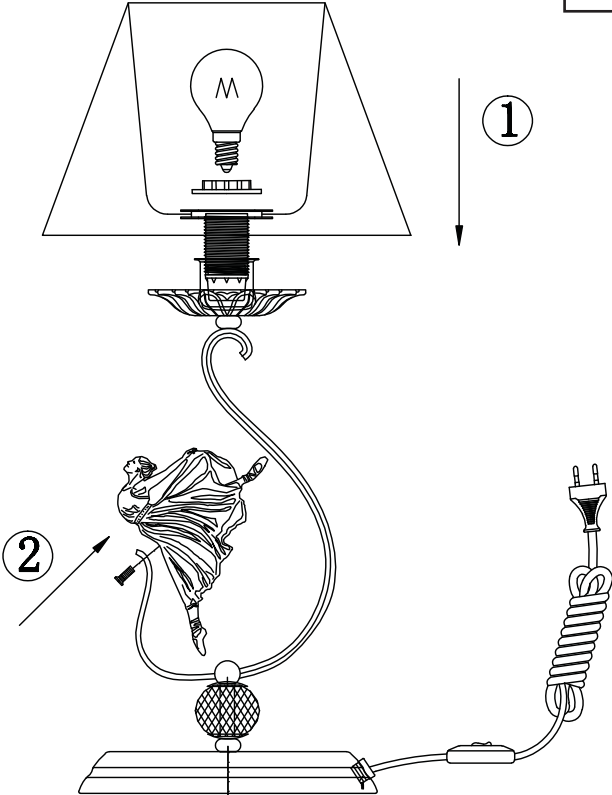

Instruction

Collection: Elegant
Series: Elna
Model: ARM222-11-G
Mobile

1 x E14 (40w)

MAYTONI
DECORATIVE LIGHTING
www.maytoni.de