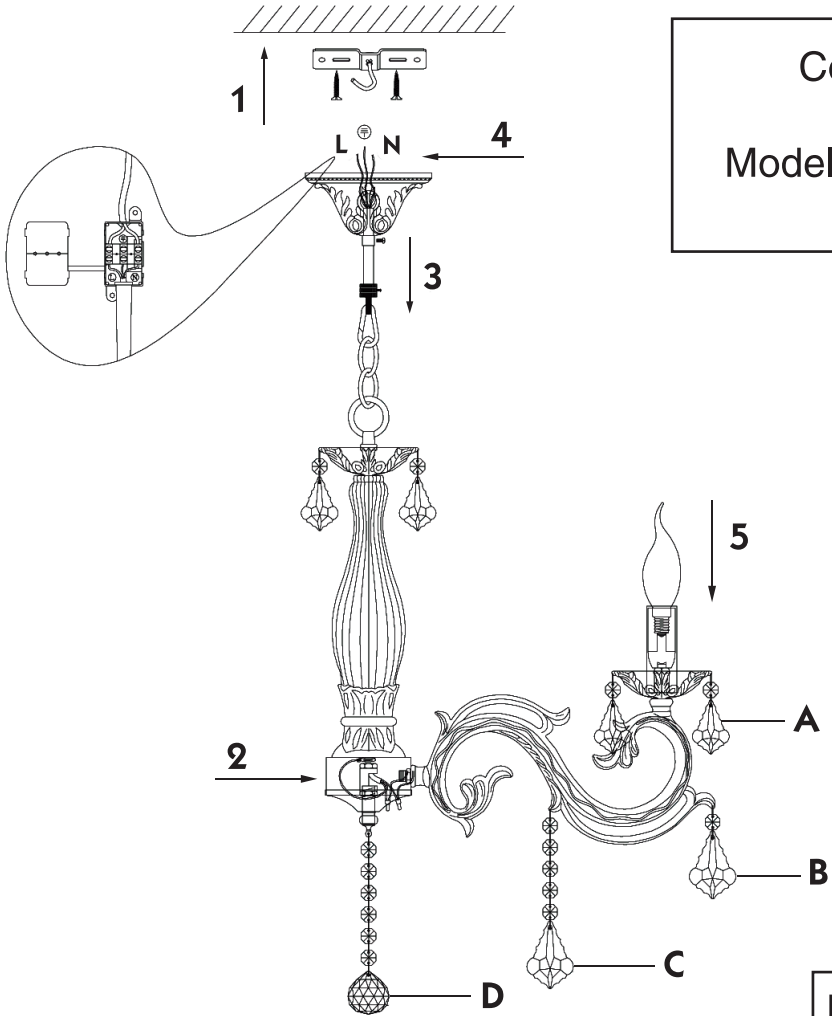

Instruction

Collection: Elegant
Series: Bronze
Model: ARM245-08-R
Suspended

A = 27
B = 8
C = 8
D = 1

8 x E14 (60w)

MAYTONI
DECORATIVE LIGHTING
www.maytoni.de