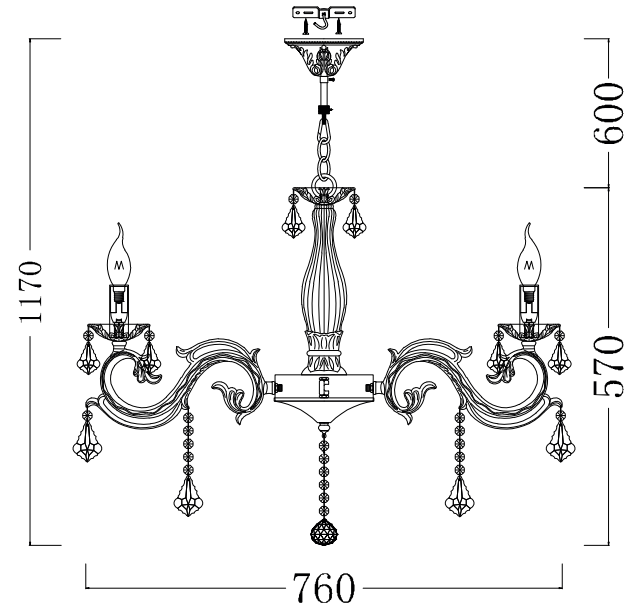

Instruction

Collection: Elegant
Series: Bronze
Model: ARM245-08-R
Suspended

A = 27
B = 8
C = 8
D = 1

8 x E14 (60w)

MAYTONI
DECORATIVE LIGHTING
www.maytoni.de