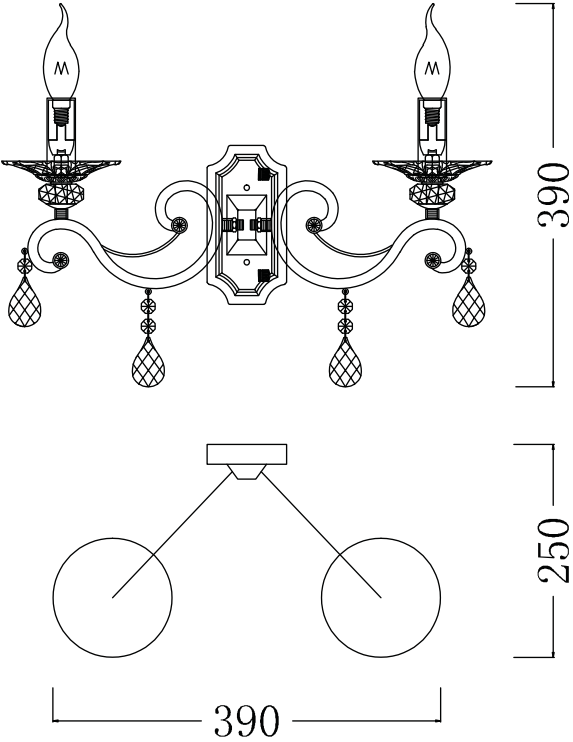

# Instruction

Collection: Elegant  
Series: Grace  
Model: ARM247-02-R  
Wall-mounted

A = 2  
B = 2

  
2 x E14 (60w)

**MAYTONI**  
DECORATIVE LIGHTING

[www.maytoni.de](http://www.maytoni.de)