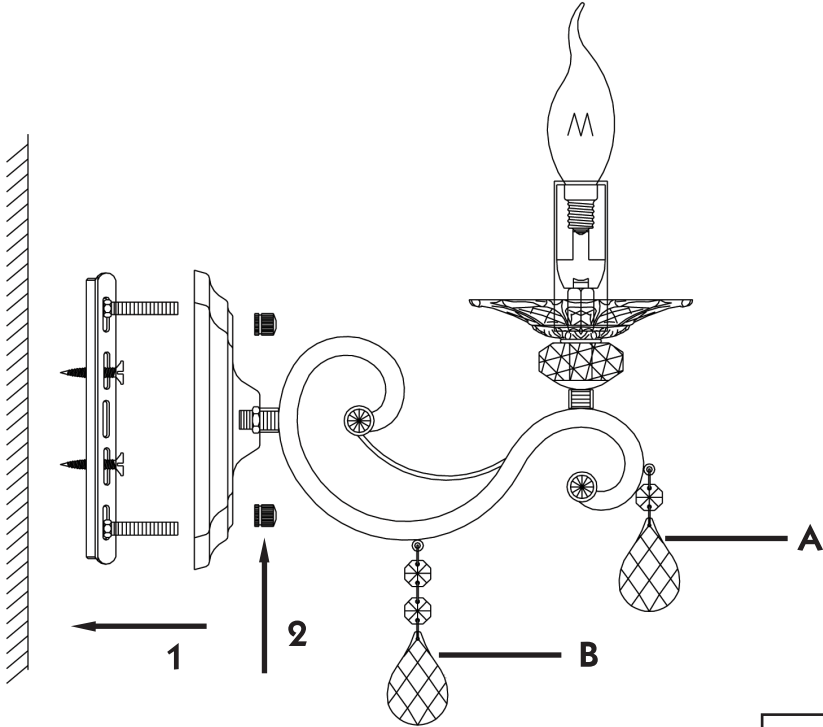

# Instruction

Collection: Elegant  
Series: Grace  
Model: ARM247-02-R  
Wall-mounted

A = 2  
B = 2

  
2 x E14 (60w)

**MAYTONI**  
DECORATIVE LIGHTING

[www.maytoni.de](http://www.maytoni.de)