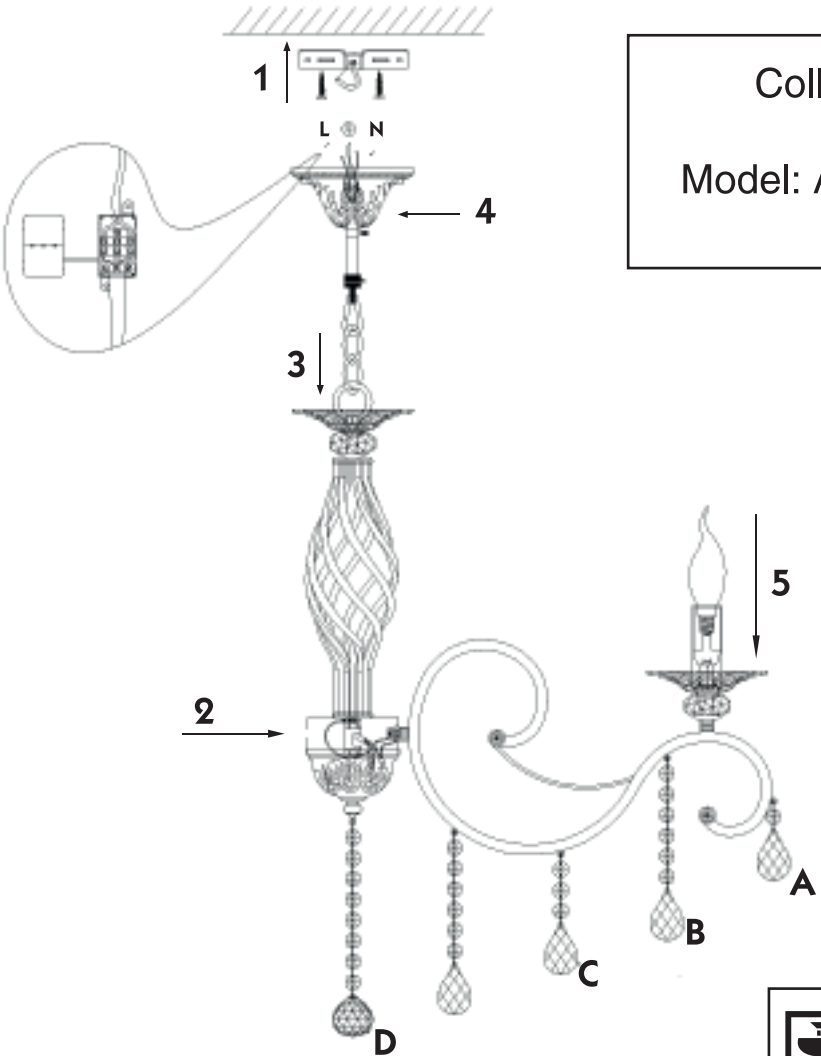

Instruction

Collection: Elegant
Series: Grace
Model: ARM247-10-R
Suspended

A = 10
B = 20
C = 10
D = 1

 – Suspended

10 x E14 (60w)

MAYTONI
DECORATIVE LIGHTING

www.maytoni.de