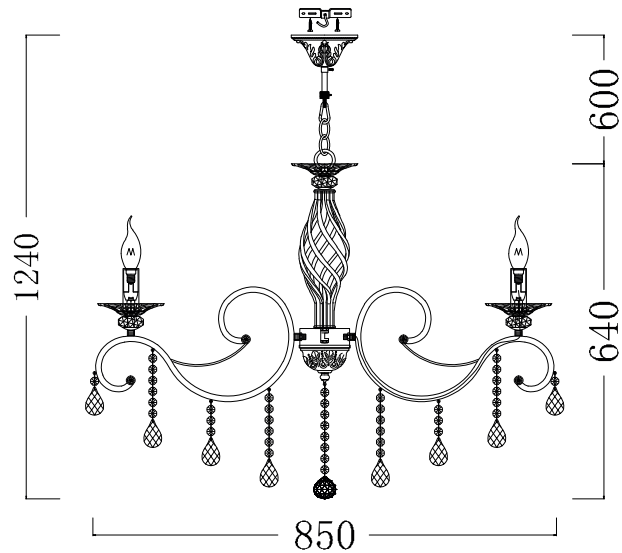

Instruction

Collection: Elegant
Series: Grace
Model: ARM247-10-R
Suspended

A = 10
B = 20
C = 10
D = 1

 – Suspended

10 x E14 (60w)

MAYTONI
DECORATIVE LIGHTING

www.maytoni.de