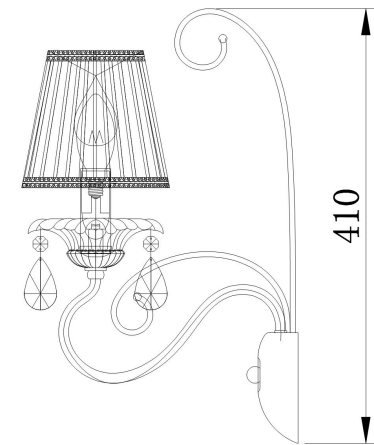

# Instruction

Collection: ELEGANT  
Series: UVENTA  
Model: ARM257-01-G  
Wall

- Wall

1 x E14 (40W)

**MAYTONI**  
DECORATIVE LIGHTING

[www.maytoni.de](http://www.maytoni.de)