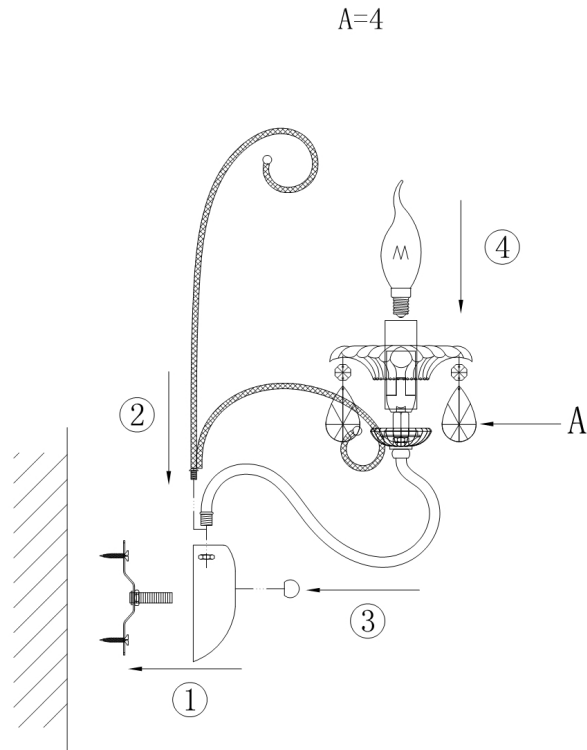

# Instruction

Collection: ELEGANT  
Series: UVENTA  
Model: ARM257-01-G  
Wall

- Wall

1 x E14 (40W)

**MAYTONI**  
DECORATIVE LIGHTING

[www.maytoni.de](http://www.maytoni.de)