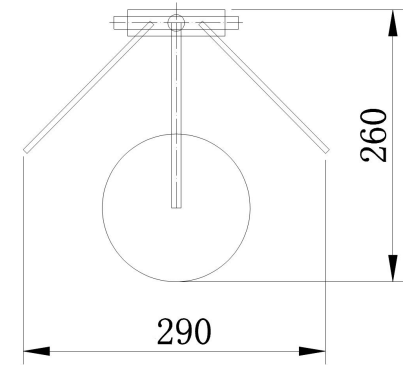

# Instruction

Collection: ELEGANT  
Series: UVENTA  
Model: ARM257-01-G  
Wall

- Wall

1 x E14 (40W)

**MAYTONI**  
DECORATIVE LIGHTING

[www.maytoni.de](http://www.maytoni.de)