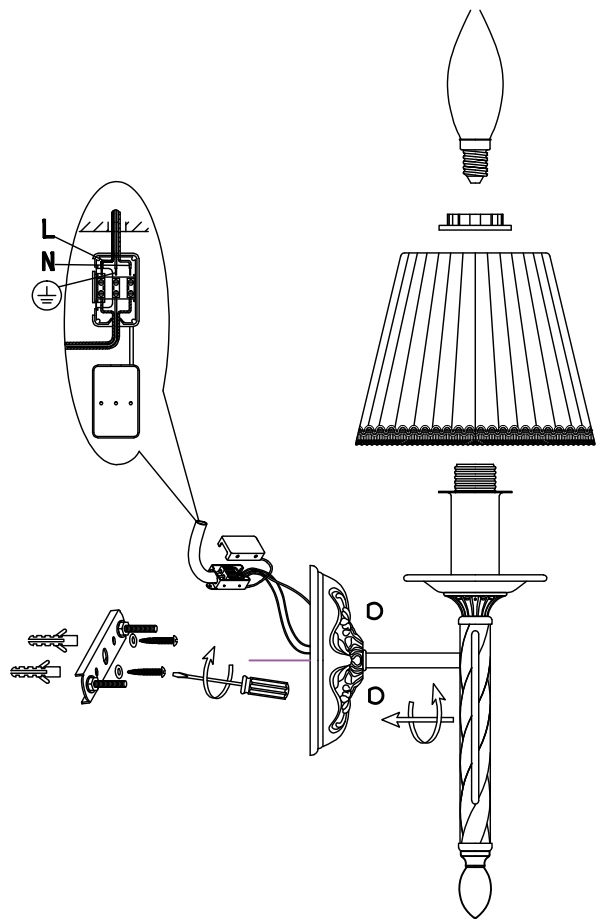

Instruction

Collection: Elegant
Series: Sunrise
Model: ARM290-01-W
Wall-mounted

– Wall-mounted

1 x E14 (40w)

MAYTONI
DECORATIVE LIGHTING

www.maytoni.de