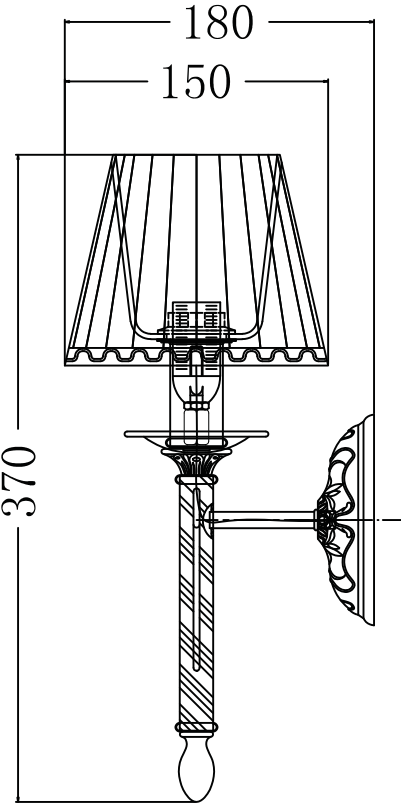

Instruction

Collection: Elegant
Series: Sunrise
Model: ARM290-01-W
Wall-mounted

– Wall-mounted

1 x E14 (40w)

MAYTONI
DECORATIVE LIGHTING

www.maytoni.de