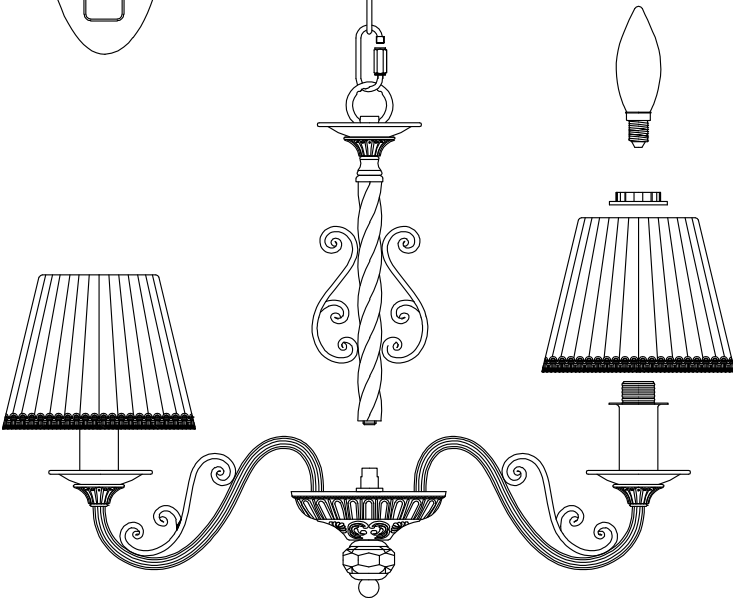

Instruction

Collection: Elegant
Series: Sunrise
Model: ARM290-05-W
Suspended

– Suspended

5 x E14 (40w)

MAYTONI
DECORATIVE LIGHTING

www.maytoni.de