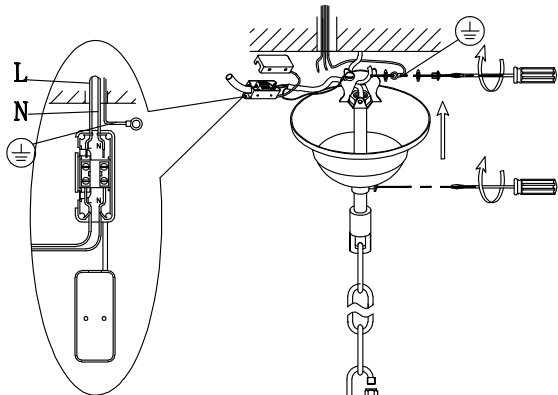

Instruction

Collection: Elegant
Series: Sunrise
Model: ARM290-05-W
Suspended

– Suspended

5 x E14 (40w)

MAYTONI
DECORATIVE LIGHTING

www.maytoni.de