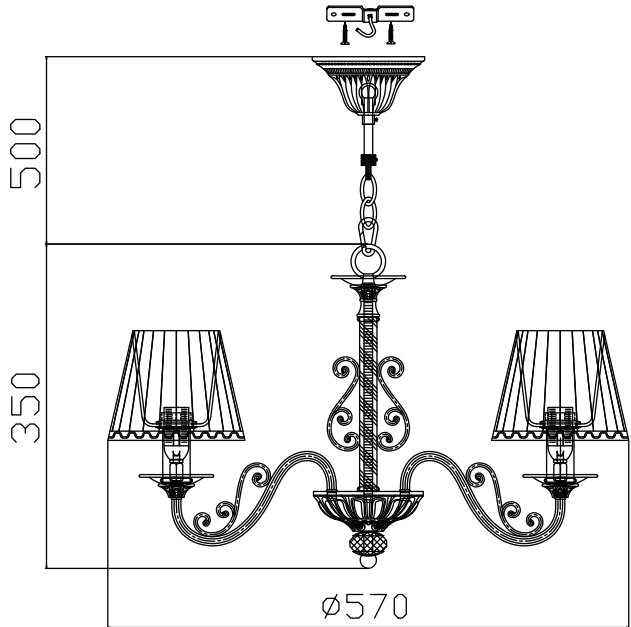

Instruction

Collection: Elegant
Series: Sunrise
Model: ARM290-05-W
Suspended

– Suspended

5 x E14 (40w)

MAYTONI
DECORATIVE LIGHTING

www.maytoni.de