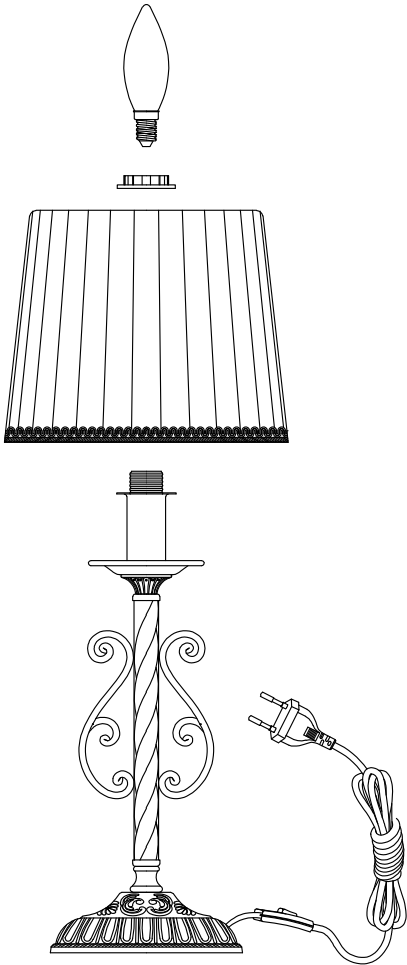

# Instruction

Collection: Elegant  
Series: Sunrise  
Model: ARM290-11-W  
Mobile

  
1 x E14 (40w)

**MAYTONI**  
DECORATIVE LIGHTING

[www.maytoni.de](http://www.maytoni.de)