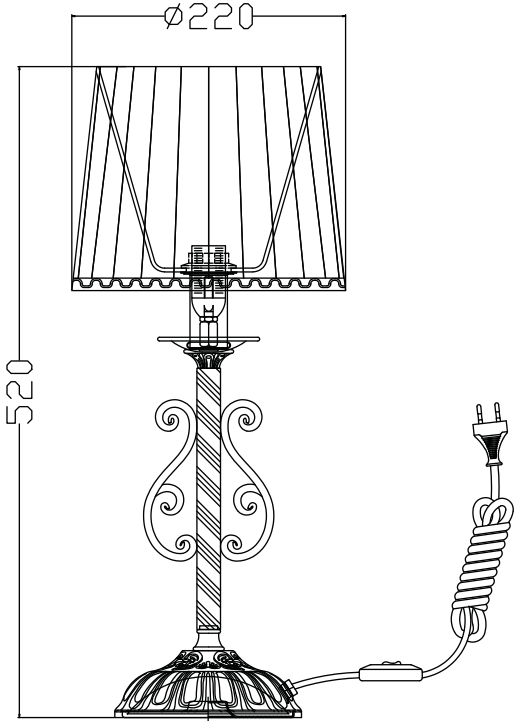

# Instruction

Collection: Elegant  
Series: Sunrise  
Model: ARM290-11-W  
Mobile

  
1 x E14 (40w)

**MAYTONI**  
DECORATIVE LIGHTING

[www.maytoni.de](http://www.maytoni.de)