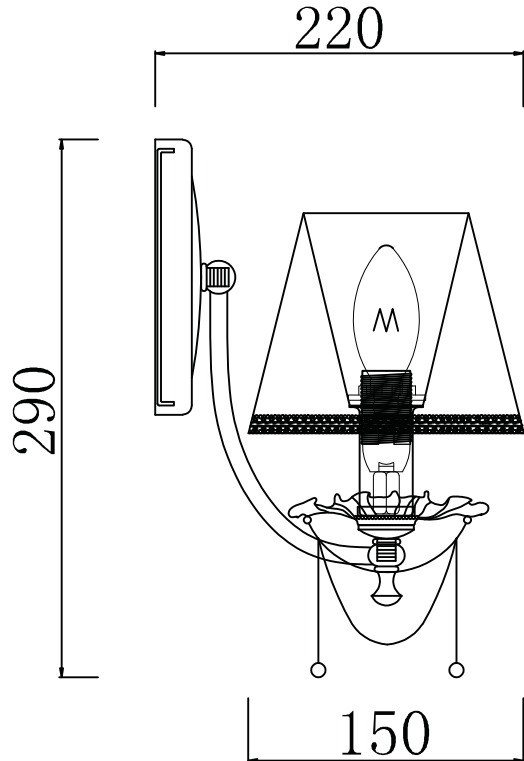

# Instruction

Collection: Royal Classic  
Series: Rapsodi  
Model: ARM305-01-R  
Wall-mounted

– Wall-mounted

1 x E14 (40w)

**MAYTONI**  
DECORATIVE LIGHTING

[www.maytoni.de](http://www.maytoni.de)