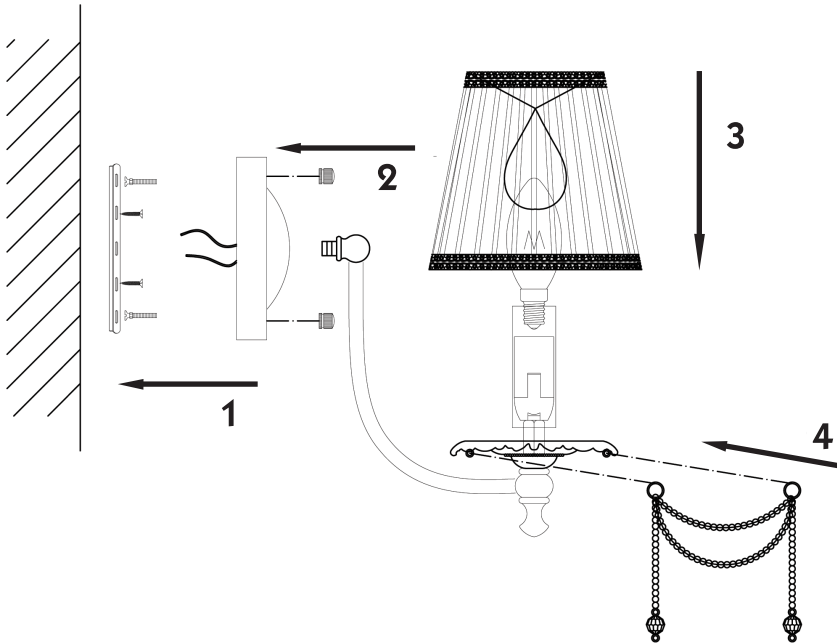

# Instruction

Collection: Royal Classic  
Series: Rapsodi  
Model: ARM305-01-R  
Wall-mounted

– Wall-mounted

1 x E14 (40w)

**MAYTONI**  
DECORATIVE LIGHTING

[www.maytoni.de](http://www.maytoni.de)