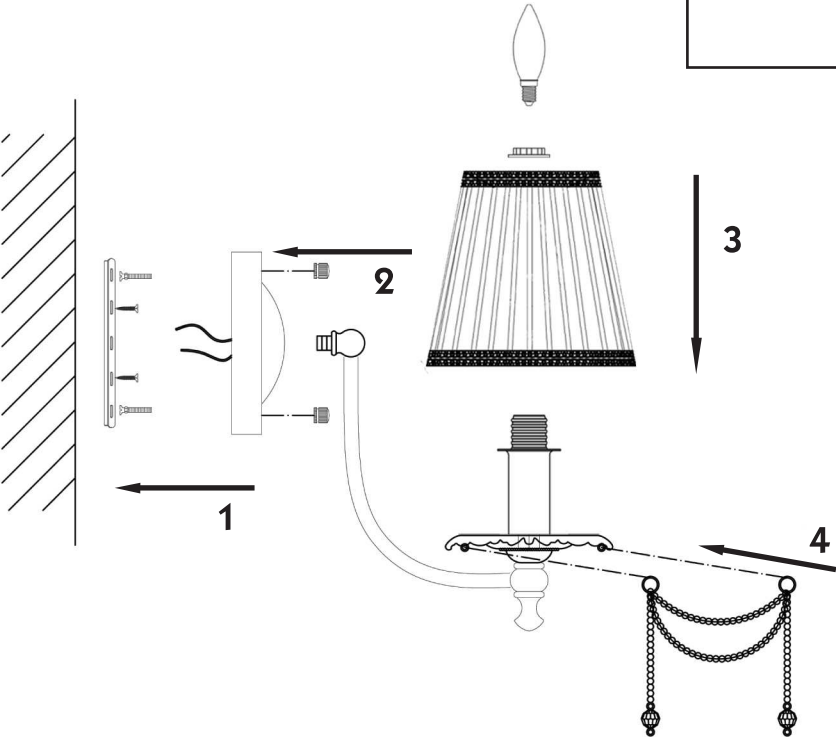

Instruction

Collection: Elegant
Series: Lolita
Model: ARM305-01-W
Wall-mounted

 – Wall-mounted

1 x E14 (40w)

MAYTONI
DECORATIVE LIGHTING

www.maytoni.de