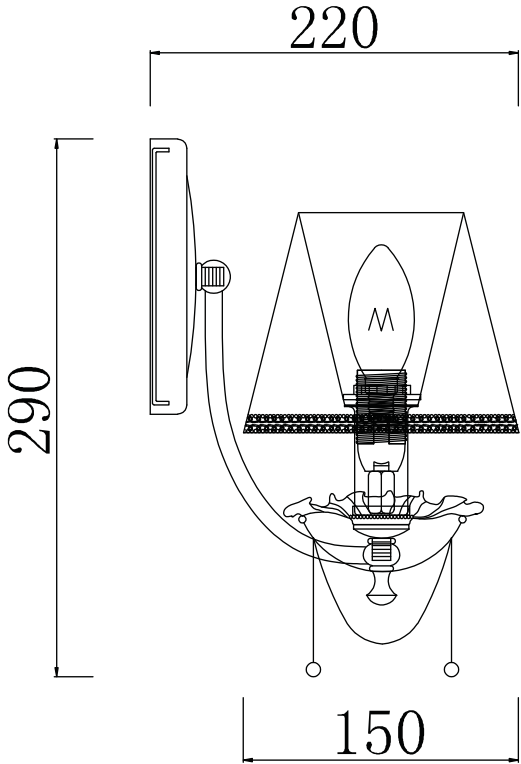

Instruction

Collection: Elegant
Series: Lolita
Model: ARM305-01-W
Wall-mounted

 – Wall-mounted

1 x E14 (40w)

MAYTONI
DECORATIVE LIGHTING

www.maytoni.de