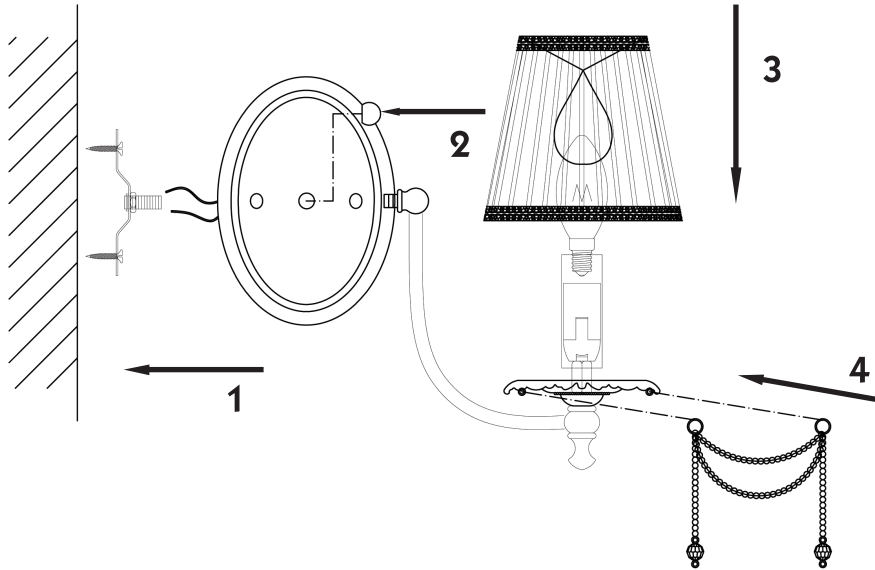

Instruction

Collection: Royal Classic
Series: Rapsodi
Model: ARM305-02-R
Wall-mounted

– Wall-mounted

2 x E14 (40w)

MAYTONI
DECORATIVE LIGHTING

www.maytoni.de