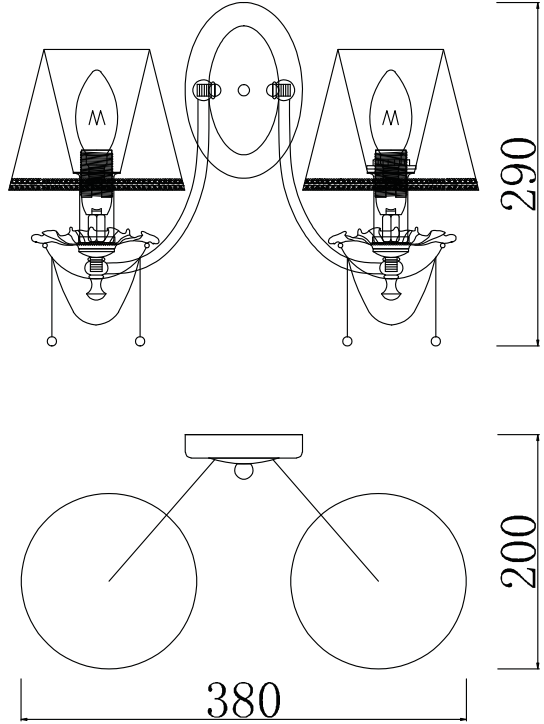

Instruction

Collection: Royal Classic
Series: Rapsodi
Model: ARM305-02-R
Wall-mounted

– Wall-mounted

2 x E14 (40w)

MAYTONI
DECORATIVE LIGHTING

www.maytoni.de