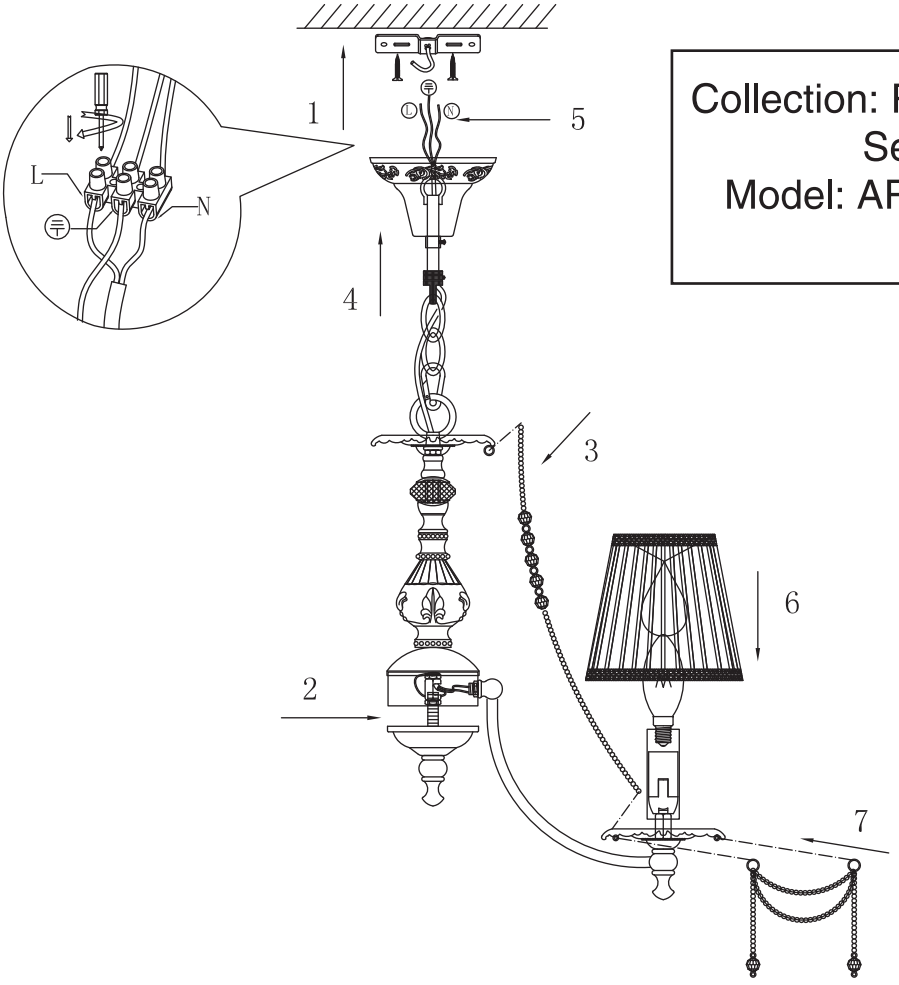

Instruction

Collection: Royal Classic
Series: Rapsodi
Model: ARM305-03-R
Suspended

 – Suspended

3 x E14 (40w)

MAYTONI
DECORATIVE LIGHTING
www.maytoni.de