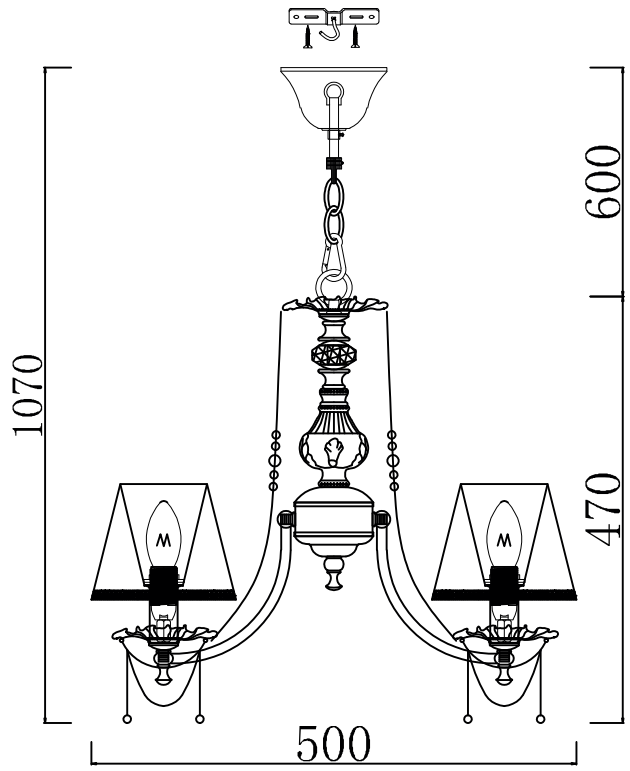

Instruction

Collection: Royal Classic
Series: Rapsodi
Model: ARM305-03-R
Suspended

 – Suspended

3 x E14 (40w)

MAYTONI
DECORATIVE LIGHTING
www.maytoni.de