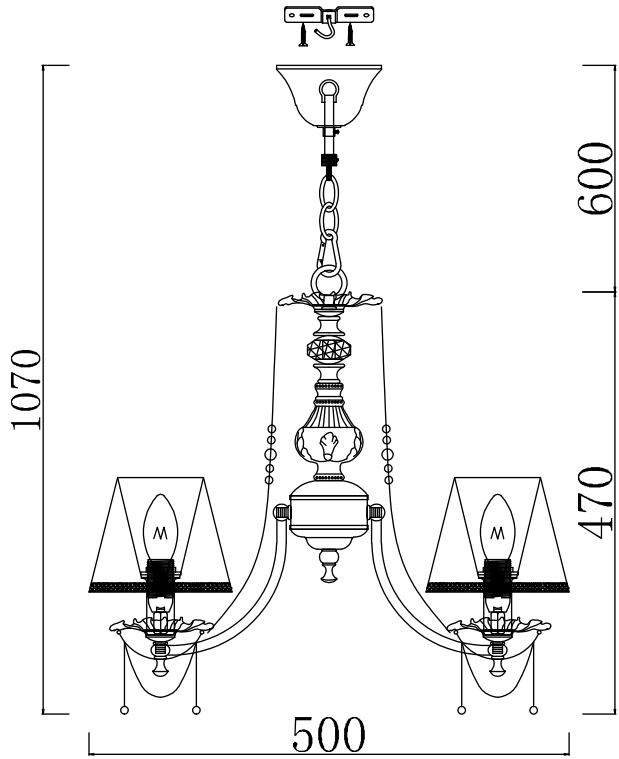

# Instruction

Collection: Elegant  
Series: Lolita  
Model: ARM305-03-W  
Suspended

 – Suspended

  
3 x E14 (40w)

**MAYTONI**  
DECORATIVE LIGHTING  
[www.maytoni.de](http://www.maytoni.de)