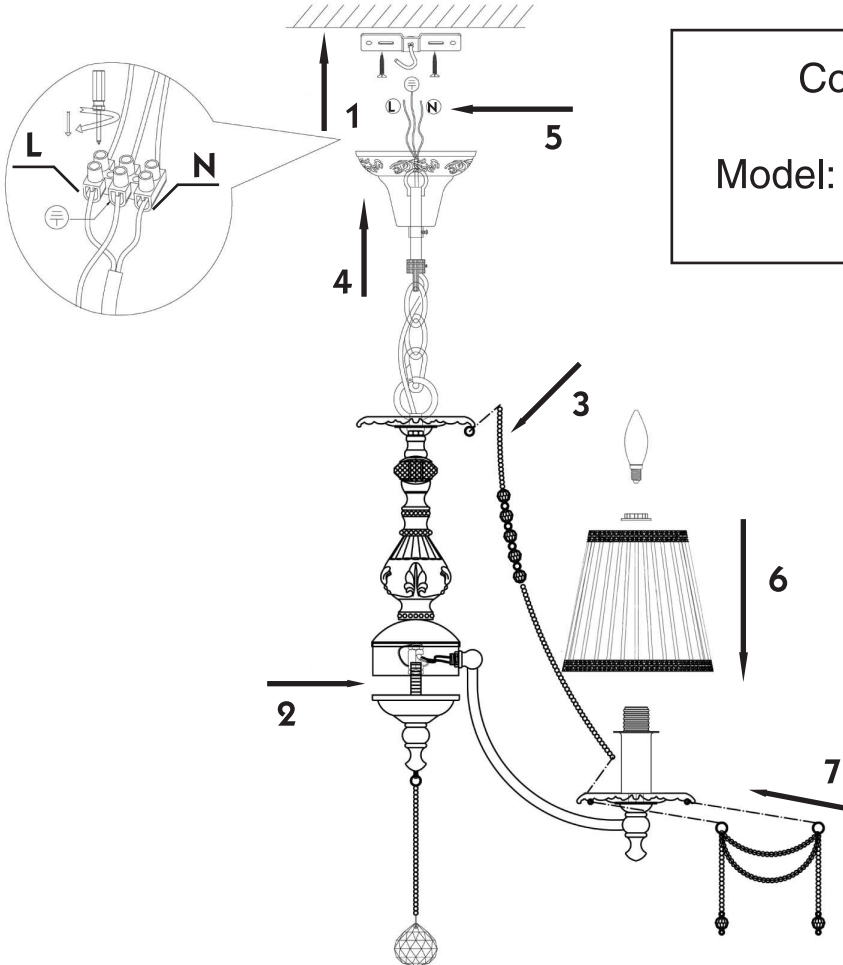

# Instruction

Collection: Elegant  
Series: Lolita  
Model: ARM305-03-W  
Suspended

 – Suspended

  
3 x E14 (40w)

**MAYTONI**  
DECORATIVE LIGHTING  
[www.maytoni.de](http://www.maytoni.de)