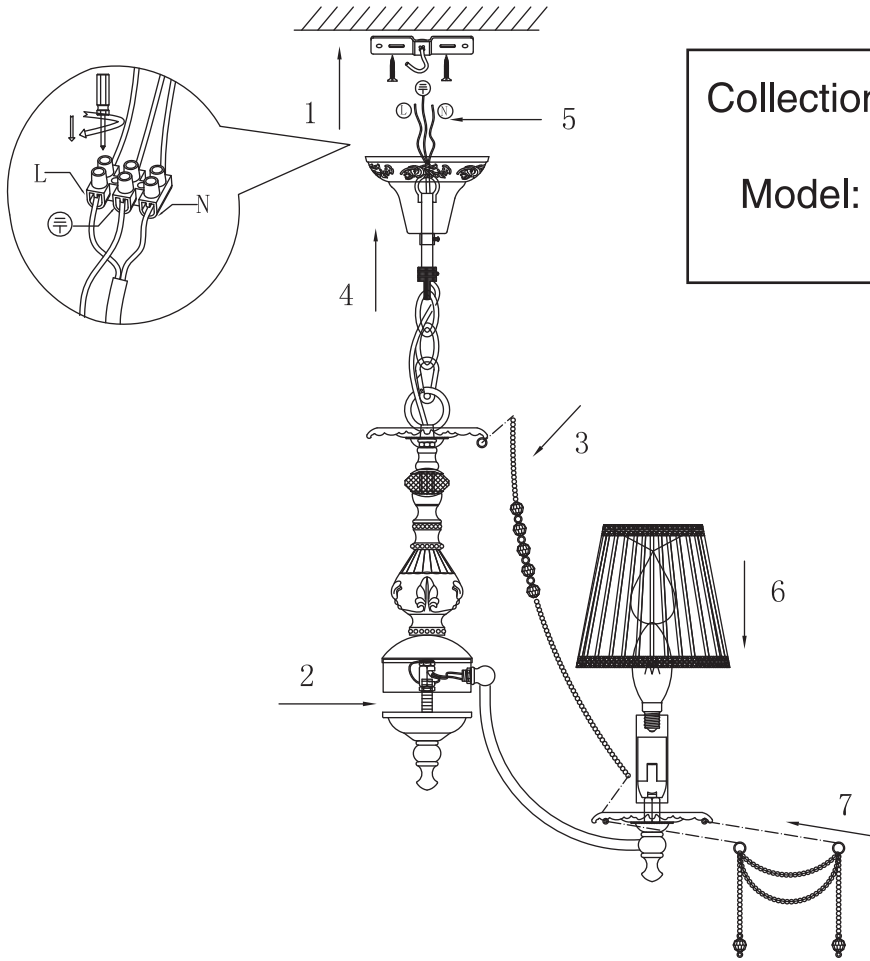

Instruction

Collection: Royal Classic
Series: Rapsodi
Model: ARM305-05-R
Suspended

 – Suspended

5 x E14 (40w)

MAYTONI
DECORATIVE LIGHTING
www.maytoni.de