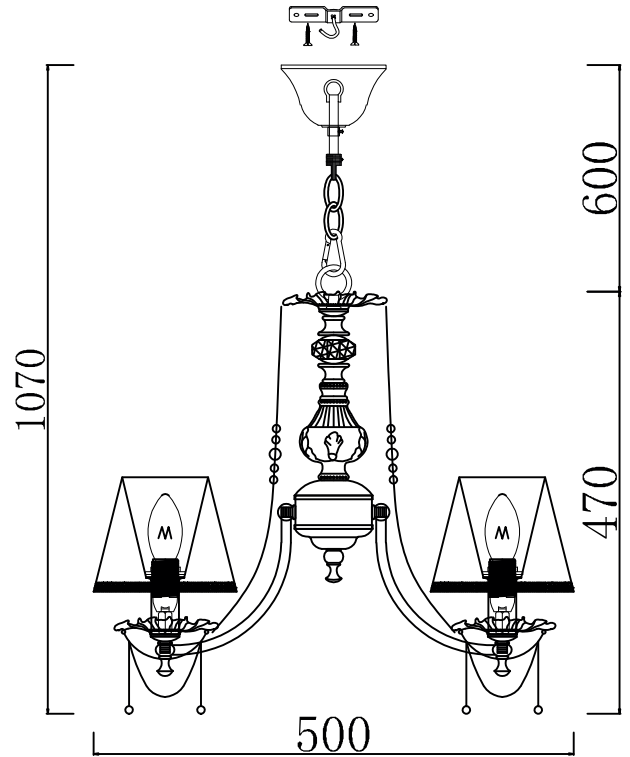

Instruction

Collection: Royal Classic
Series: Rapsodi
Model: ARM305-05-R
Suspended

 – Suspended

5 x E14 (40w)

MAYTONI
DECORATIVE LIGHTING
www.maytoni.de