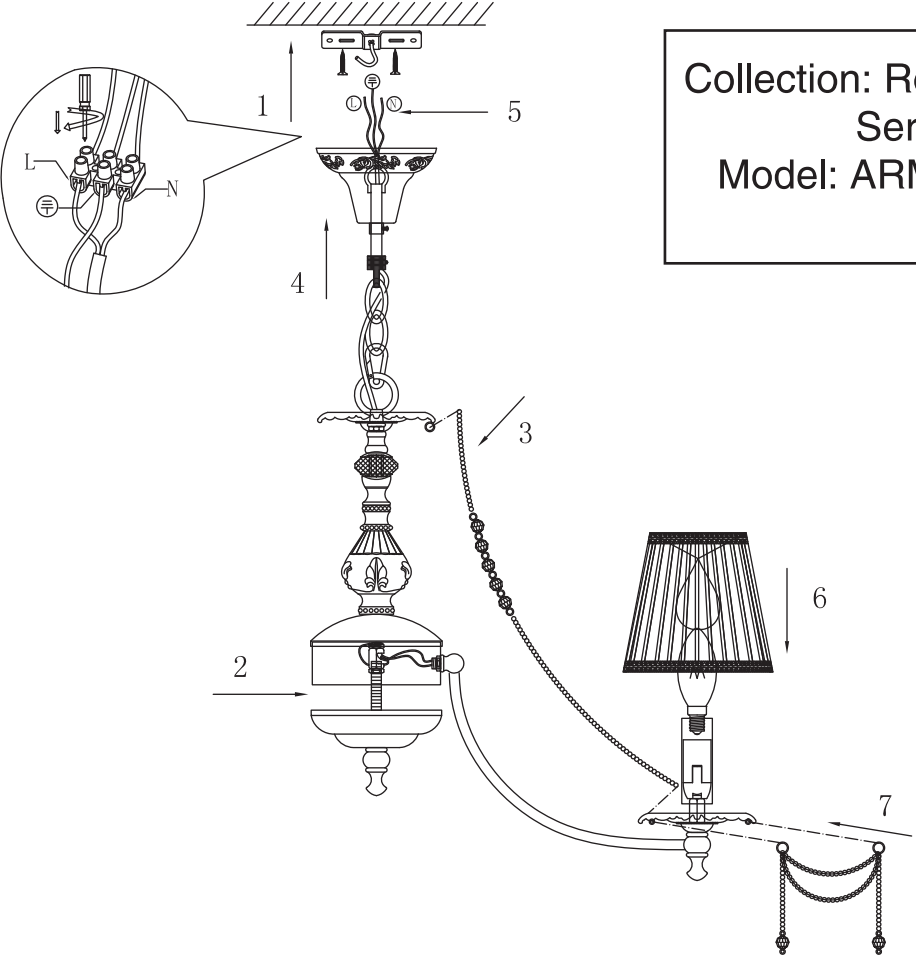

Instruction

Collection: Royal Classic
Series: Rapsodi
Model: ARM305-07-R
Suspended

 – Suspended

7 x E14 (40w)

MAYTONI
DECORATIVE LIGHTING

www.maytoni.de