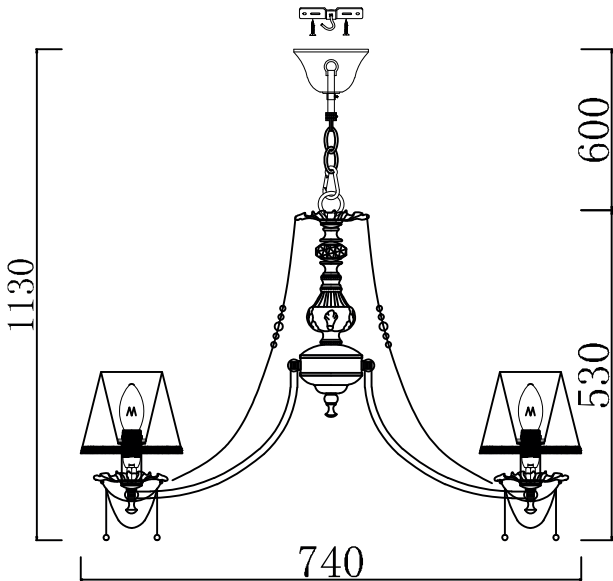

Instruction

Collection: Royal Classic
Series: Rapsodi
Model: ARM305-07-R
Suspended

 – Suspended

7 x E14 (40w)

MAYTONI
DECORATIVE LIGHTING

www.maytoni.de