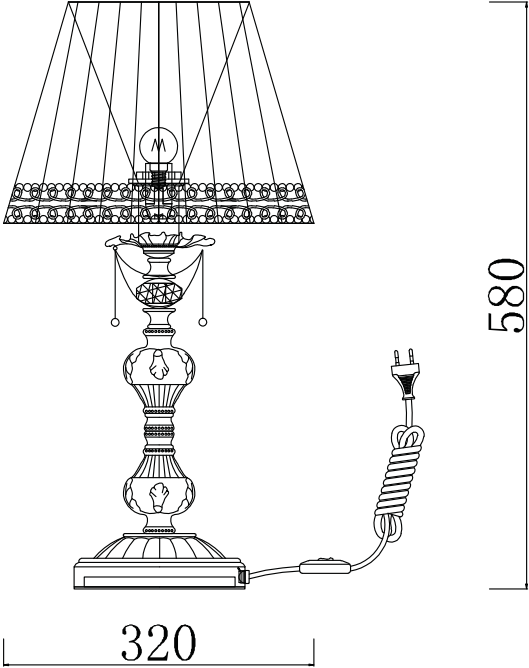

# Instruction

Collection: Royal Classic  
Series: Rapsodi  
Model: ARM305-22-R  
Mobile

  
1 x E14 (40w)

**MAYTONI**  
DECORATIVE LIGHTING

[www.maytoni.de](http://www.maytoni.de)