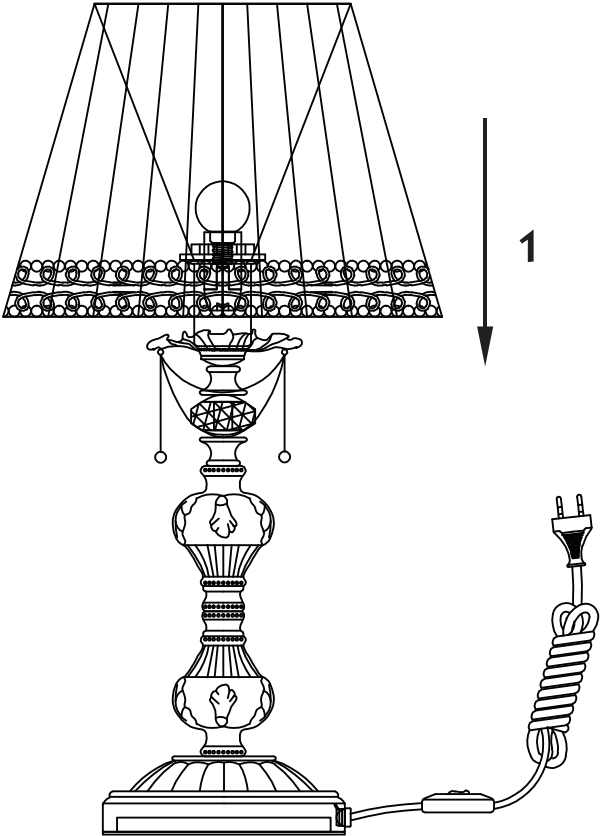

# Instruction

Collection: Royal Classic  
Series: Rapsodi  
Model: ARM305-22-R  
Mobile

  
1 x E14 (40w)

**MAYTONI**  
DECORATIVE LIGHTING

[www.maytoni.de](http://www.maytoni.de)